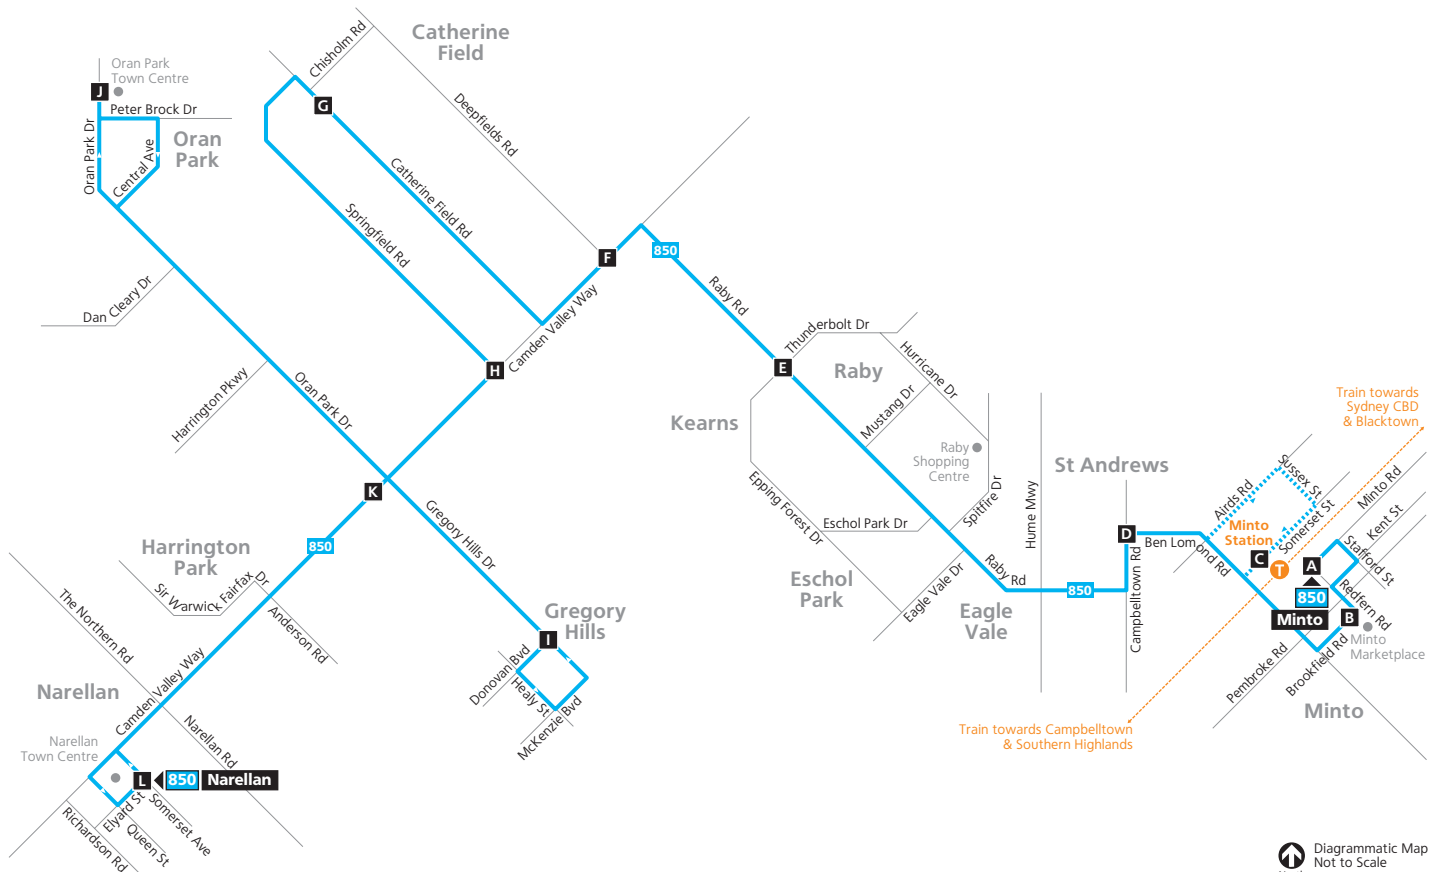

Explanation of definitions and symbols

- M** Bus operates firstly via Minto Marketplace then to Oran Park.
- N** Bus operates to and from Oran Park before arriving at Gregory Hills.
- S** Bus operates school days only.
- V** Bus operates school holidays only.
- ... Bus does not operate past this point.

Public Holidays

The Sunday timetable operates on all public holidays except Easter Saturday when the Saturday timetable operates.

Train Times

The train times shown in this booklet are effective from 8 February 2015. Subsequent changes to train times may occur during the currency of these bus timetables.

- Legend**
-  Bus route
 -  Bus route number
 -  Timing point
 -  Train line/station

 Diagrammatic Map Not to Scale