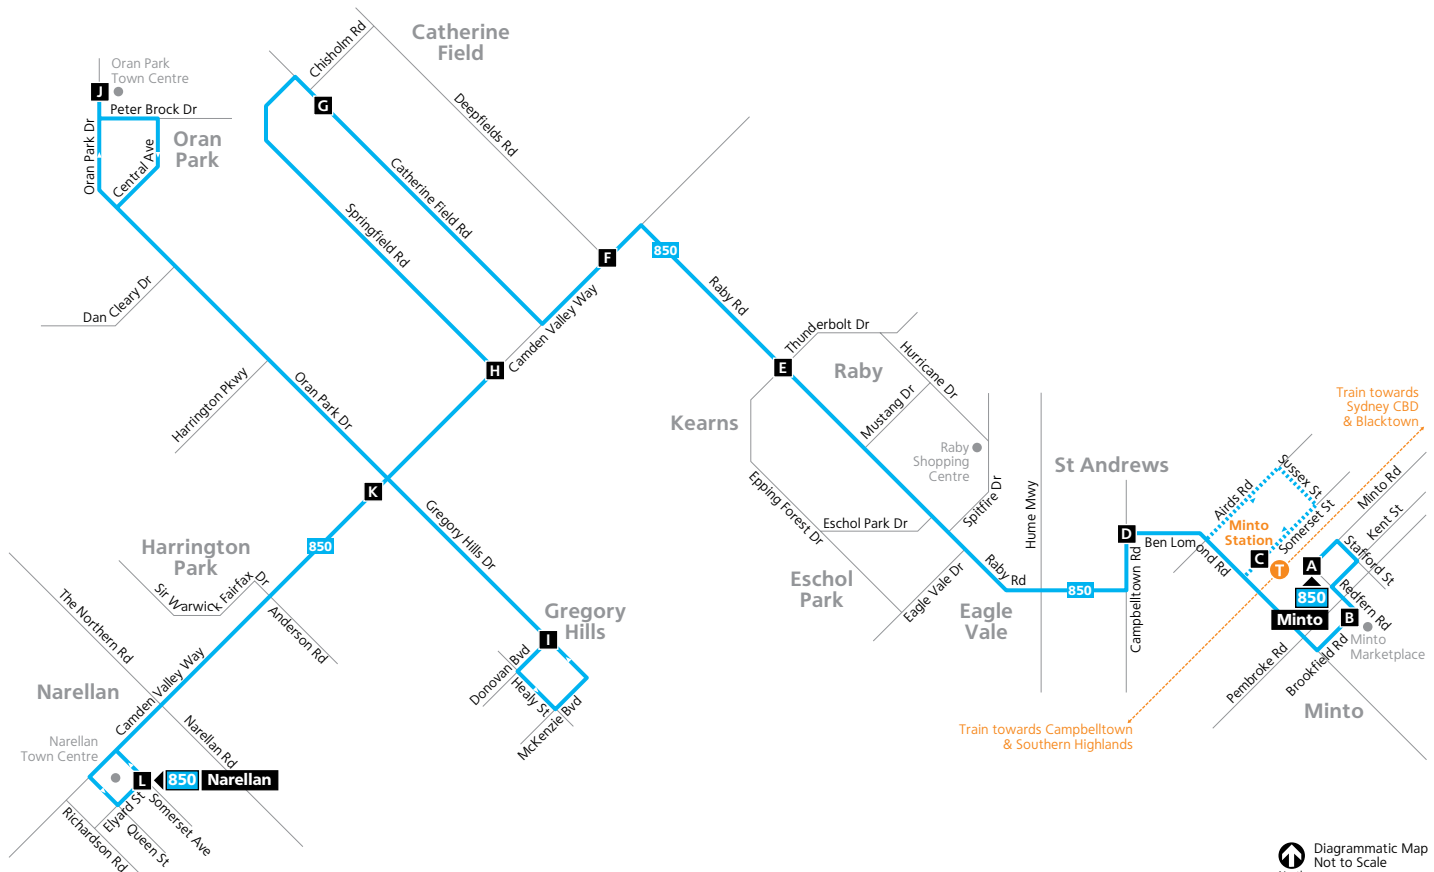

We try to make sure accessible buses run as intended. If an accessible bus is not available for a scheduled route, we apologise in advance for the inconvenience.

How to use this timetable

- Go to the route map at the back of this timetable and find the two timing points your bus stop is located between.
- Then find these two timing points on the timetable.
- Your bus is scheduled to arrive between the times shown for these points.

Explanation of definitions and symbols

- M** Bus operates firstly via Minto Marketplace then to Oran Park.
- N** Bus operates to and from Oran Park before arriving at Gregory Hills.
- S** Bus operates school days only.
- V** Bus operates school holidays only.
- ... Bus does not operate past this point.

- Legend**
-  Bus route
 -  Bus route number
 -  Timing point
 -  Train line/station

 Diagrammatic Map Not to Scale