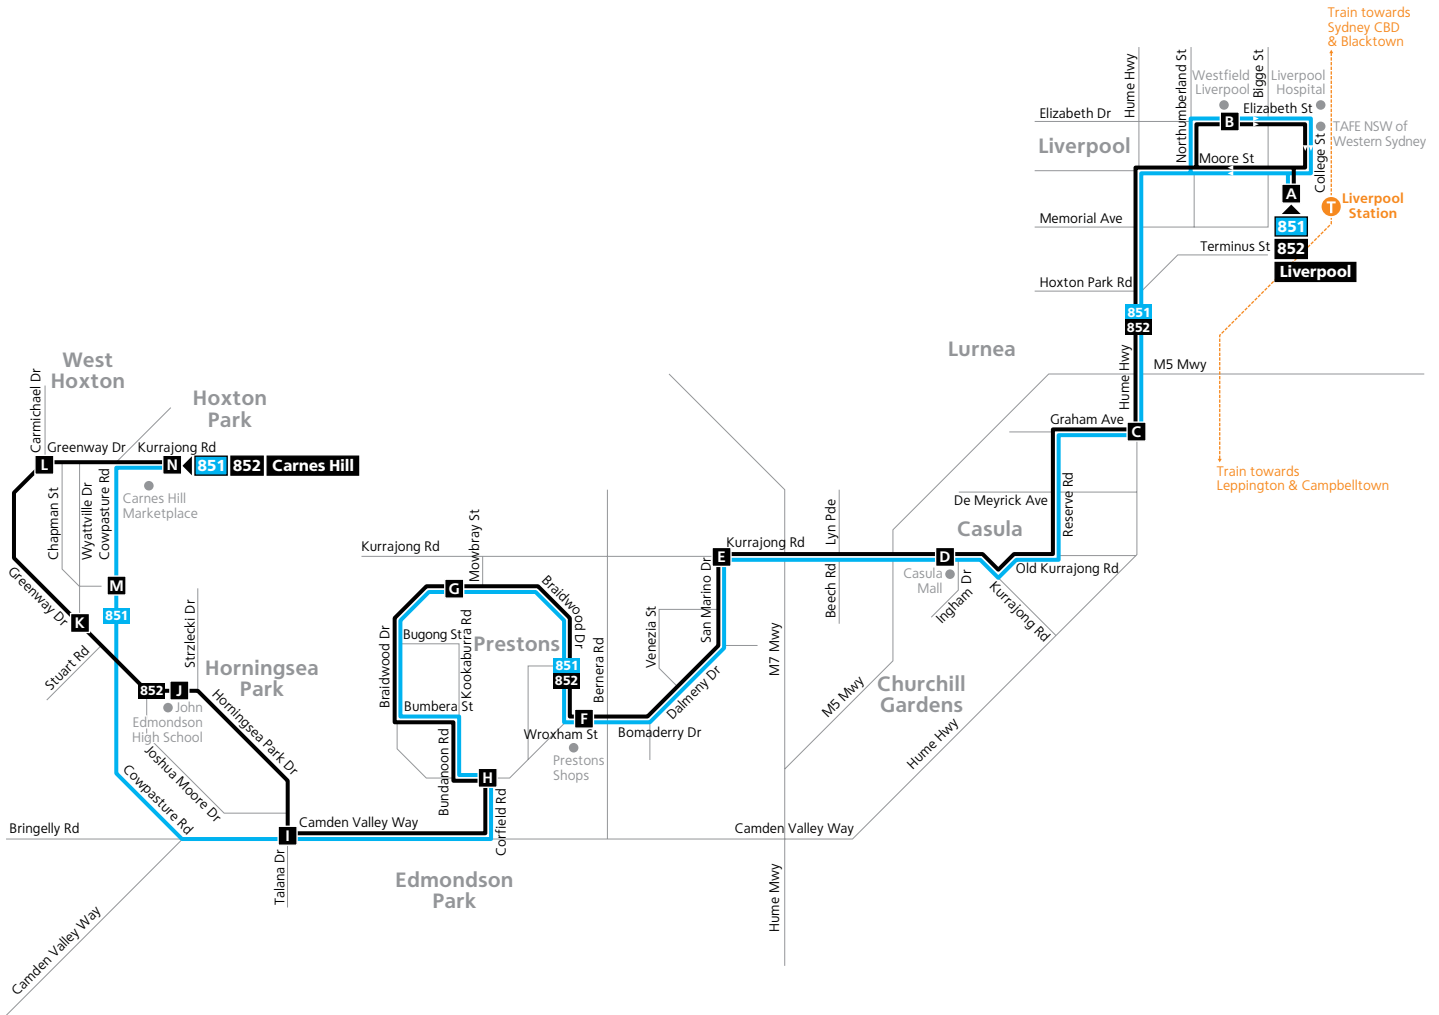

Legend

- Bus route
- 851 Bus route number
- **A** Timing point
- -T- Train line/station

Diagrammatic Map
Not to Scale