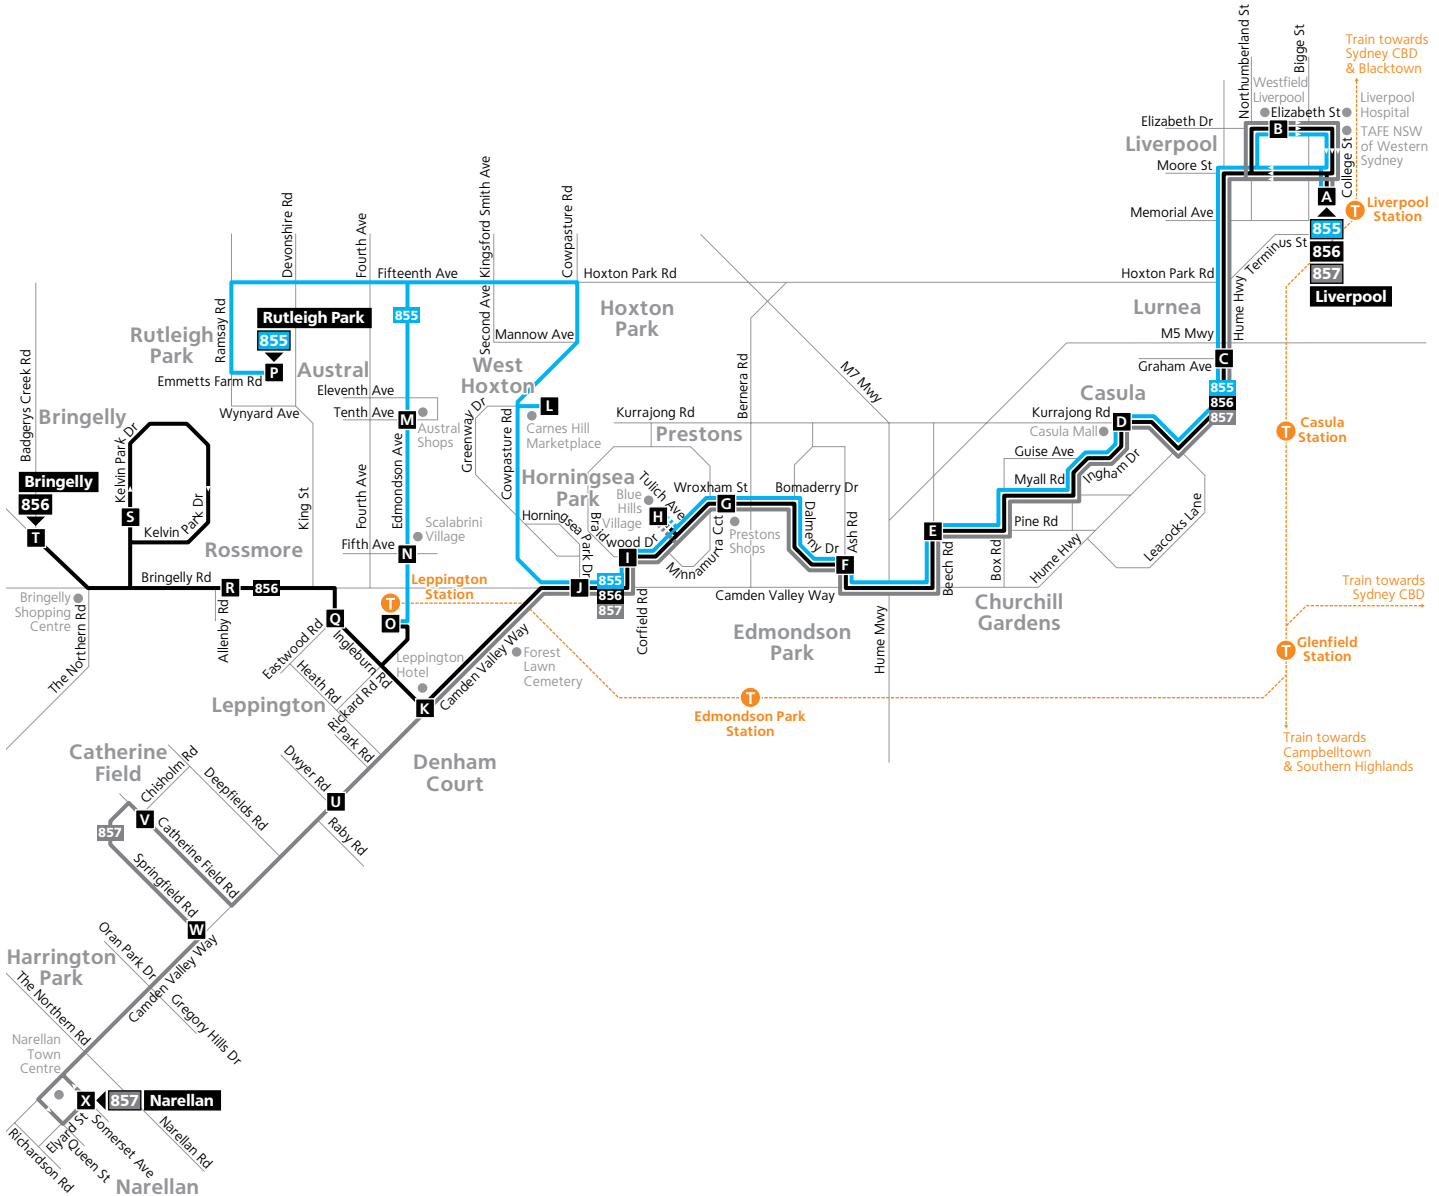

Legend

- Bus route
- 855 Bus route number
- **A** Timing point
- -T- Train line/station

Diagrammatic Map
North Not to Scale