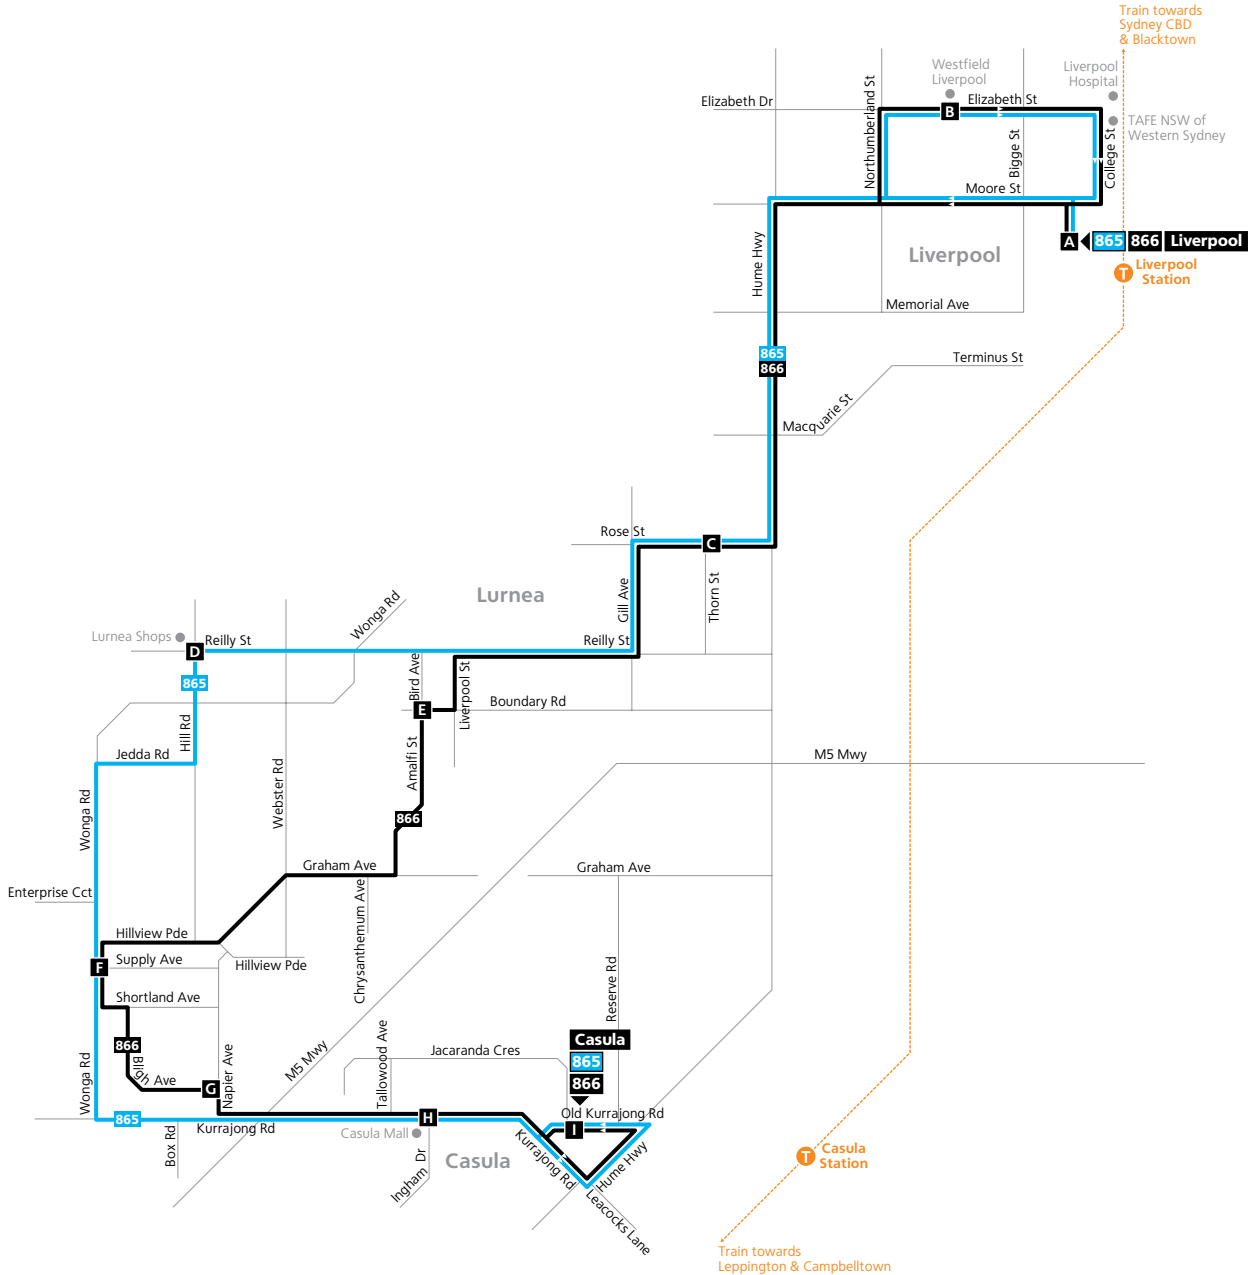

Sunday & Public Holidays (continued...)					
map ref	Route Number	865	866	865	866
T	Liverpool train from City arrives	18:22	19:06	19:52	20:22
A	Liverpool Interchange Stand 2	18:26	19:15	20:00	20:45
C	Rose Street & Thorn Street	18:33	19:22	20:07	20:51
D	Lurnea Shops Hill Road	18:36	...	20:10	...
E	Amalfi Street & Boundary Road	...	19:25	...	20:54
F	Wonga Road & Supply Avenue	18:39	19:28	20:12	20:56
G	Bligh Avenue & Napier Avenue	19:29	...	20:57
H	Casula Mall Kurrajong Road	18:43	19:31	20:15	20:59
I	Old Kurrajong Road & Jacaranda Crescent	18:45	19:33	20:17	...

For travel from Westfield Liverpool or Liverpool Hospital, please board a service that operates to Liverpool Interchange where you may be required to change on to the service of your choice to your final destination. Please refer to the stand numbers in this timetable.

Please choose a bus departing Westfield or Liverpool Hospital at least 15 minutes before the connecting service departs Liverpool Interchange to avoid missing your connection.

Opal Card holders have the option to catch either Interline or Transit Systems from Westfield or Liverpool Hospital to Liverpool Interchange provided you board your connecting bus at Liverpool Interchange within 1 hour.

Train Times

The train times shown in this booklet are effective from 8 February 2015. Subsequent changes to train times may occur during the currency of these bus timetables.

Timing Points

- A** Liverpool Interchange
- B** Westfield Liverpool Elizabeth Street
- C** Rose Street & Thorn Street
- D** Lurnea Shops
- E** Amalfi Street & Boundary Road
- F** Wonga Road & Supply Avenue
- G** Bligh Avenue & Napier Avenue
- H** Casula Mall Kurrajong Road
- I** Old Kurrajong Road & Jacaranda Crescent