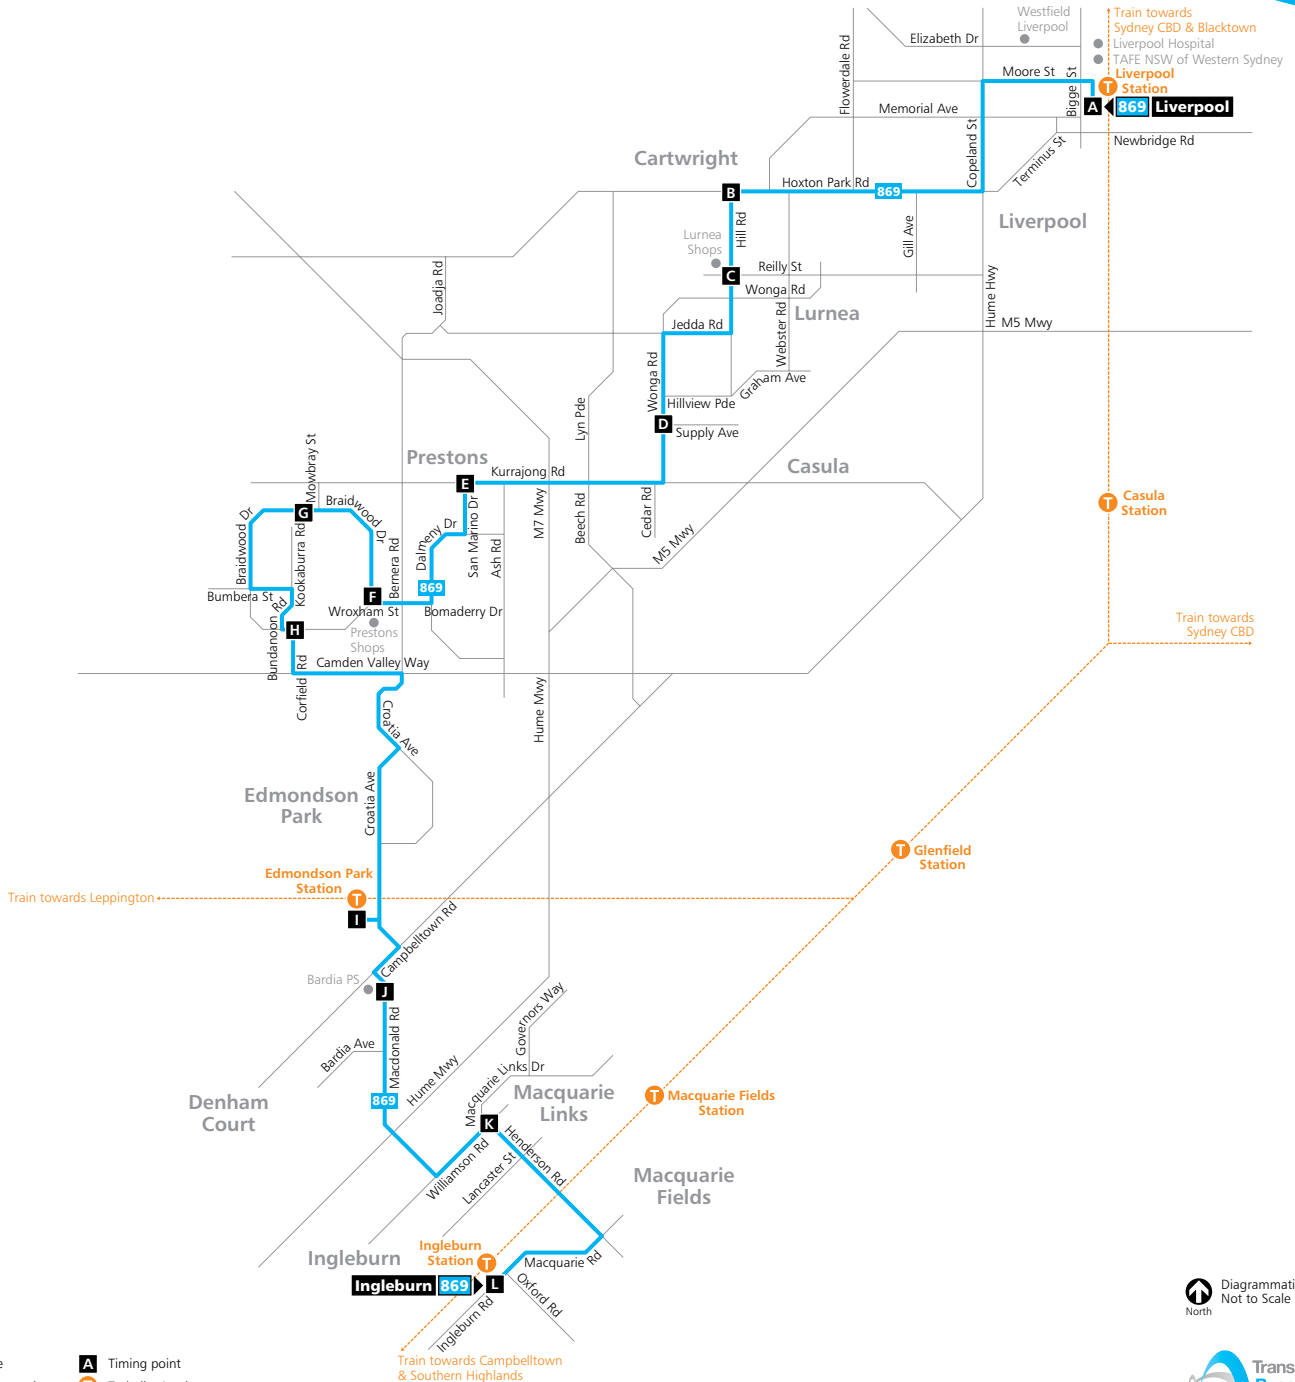

Sunday & Public Holidays (continued...)				
map ref	Route Number	869	869	869
<b>A</b>	Liverpool Interchange Stand 9	17:44	18:44	19:44
<b>B</b>	Hoxton Park Road & Hill Road	17:53	18:53	19:53
<b>C</b>	Lurnea Shops Hill Road	17:55	18:55	19:55
<b>D</b>	Wonga Road & Supply Avenue	17:59	18:59	19:59
<b>E</b>	Kurrajong Road & San Marino Drive	18:04	19:04	20:04
<b>F</b>	Prestons Shops Wroxham Street	18:08	19:08	20:08
<b>G</b>	Braidwood Drive & Batehaven Close	18:11	19:11	20:11
<b>H</b>	Braidwood Drive, west of Corfield Road	18:15	19:15	20:15
<b>I</b>	Edmondson Park Station Stand B arrive	18:23	19:23	20:23
<b>T</b>	Edmondson Park train to Liverpool/City departs	18:29	19:29	20:29
<b>T</b>	Edmondson Park train from Liverpool/City arrives	18:18	19:18	20:17
<b>I</b>	Edmondson Park Station Stand B depart	18:23	19:23	20:23
<b>J</b>	Bardia Public School Macdonald Road	18:26	19:26	20:26
<b>K</b>	Macquarie Links Drive & Williamson Road	18:32	19:32	20:32
<b>L</b>	Ingleburn Station Ingleburn Road	18:38	19:38	20:38

# Explanation of definitions and symbols

- M** Bus diverts via Macquarie Links Dr to Govenors Way roundabout.
- K** Bus starts from Kurrajong Rd near Beech Rd 3 minutes before San Marino Dr time.
- ... Bus does not operate past this point.

## Timing Points

- A** Liverpool Interchange
- B** Hoxton Park Road & Hill Road
- C** Lurnea Shops Hill Road
- D** Wonga Road & Supply Avenue
- E** Kurrajong Road & San Marino Drive
- F** Prestons Shops Wroxham Street
- G** Braidwood Drive & Batehaven Close
- H** Braidwood Drive, west of Corfield Road
- I** Edmondson Park Station
- J** Bardia Public School Macdonald Road
- K** Macquarie Links Drive & Williamson Road
- L** Ingleburn Station Ingleburn Road