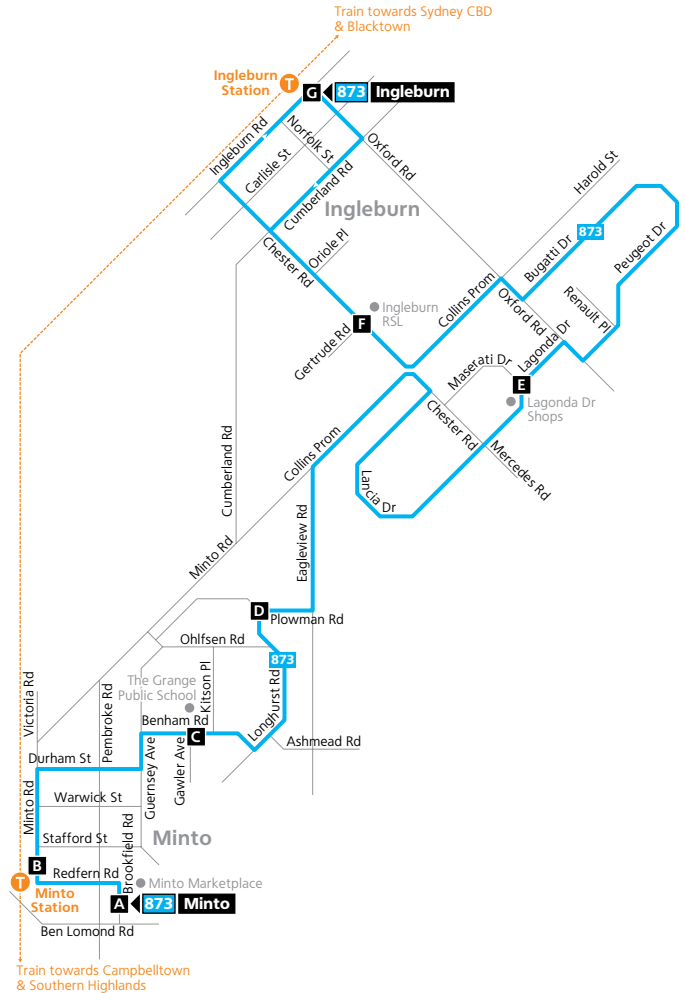

Explanation of definitions and symbols

- B Bus terminates at corner of Lancia Dr and Chester Rd.
- C Bus commences from corner Collins Prom and Chester Rd 4 minutes earlier.
- F Bus diverts via Oxford Rd direct to Bugatti Dr, does not operate along Cumberland Rd and Chester Rd, and does not pass Ingleburn RSL. During school vacation bus departs Ingleburn Station at 15:05.
- ... Bus does not operate past this point.

Public Holidays

The Sunday timetable operates on all public holidays except Easter Saturday when the Saturday timetable operates.

Train Times

The train times shown in this booklet are effective from 8 February 2015. Subsequent changes to train times may occur during the currency of these bus timetables.

Diagrammatic Map
Not to Scale
North

Legend

- Bus route
- Bus route number
- Timing point
- Train line/station