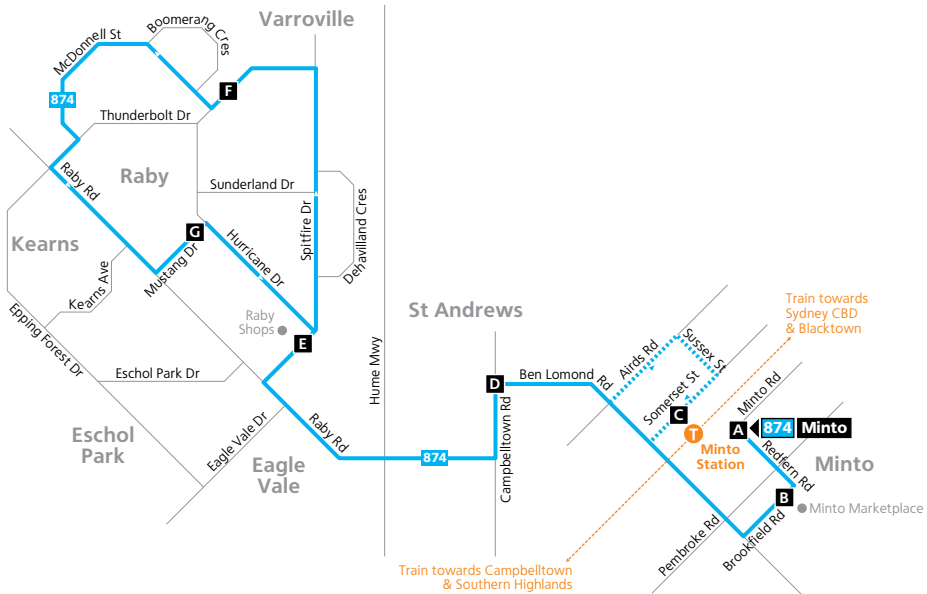

Monday to Friday (continued...)												
map ref	Route Number	874	874	874	874	874	874	874	874	874	874	874
E	Raby Shops Spitfire Drive	10:30	11:00	11:30	12:00	12:30	13:00	13:30	14:00	14:30	15:00	15:10
F	Robert Townson High School	10:34	11:04	11:34	12:04	12:34	13:04	13:34	14:04	14:34	15:04	15:14
G	Mustang Drive	10:39	11:09	11:39	12:09	12:39	13:09	13:39	14:09	14:39	15:09	15:19
E	Opposite Raby Shops Spitfire Drive	10:42	11:12	11:42	12:12	12:42	13:12	13:42	14:12	14:42	...	15:22
D	Campbelltown Road & Ben Lomond Road	10:47	11:17	11:47	12:17	12:47	13:17	13:47	14:17	14:47	...	15:27
C	Minto Station West
B	Minto Marketplace	10:50	11:20	11:50	12:20	12:50	13:20	13:50	14:20	14:50	...	15:30
A	Minto Station East	10:52	11:22	11:52	12:22	12:52	13:22	13:52	14:22	14:52	...	15:32
T	Minto train to City departs	11:08	11:32	12:08	12:32	13:08	13:32	14:08	14:32	15:08	...	15:38

Sunday & Public Holidays												
map ref	Route Number	874	874	874	874	874	874	874	874	874	874	874
T	Minto train from City arrives	08:47	09:47	10:47	11:47	12:17	13:47	14:47	15:47	16:47	17:47	18:47
A	Minto Station East Redfern Road	08:52	09:52	10:52	11:52	12:52	13:52	14:52	15:52	16:52	17:52	18:52
B	Minto Marketplace	08:54	09:54	10:54	11:54	12:54	13:54	14:54	15:54	16:54	17:54	18:54
D	Campbelltown Road & Ben Lomond Road	08:57	09:57	10:57	11:57	12:57	13:57	14:57	15:57	16:57	17:57	18:57
E	Raby Shops Spitfire Drive	09:01	10:01	11:01	12:01	13:01	14:01	15:01	16:01	17:01	18:01	19:01
F	Robert Townson High School	09:05	10:05	11:05	12:05	13:05	14:05	15:05	16:05	17:05	18:05	19:05
G	Mustang Drive	09:09	10:09	11:09	12:09	13:09	14:09	15:09	16:09	17:09	18:09	19:09

B Minto Marketplace

C Minto Station West

D Campbelltown Road & Ben Lomond Road

E Raby Shops Spitfire Drive

F Robert Townson High School

G Mustang Drive

Legend

- Bus route
- 874 Bus route number
- A Timing point
- T Train line/station

Diagrammatic Map
Not to Scale
North