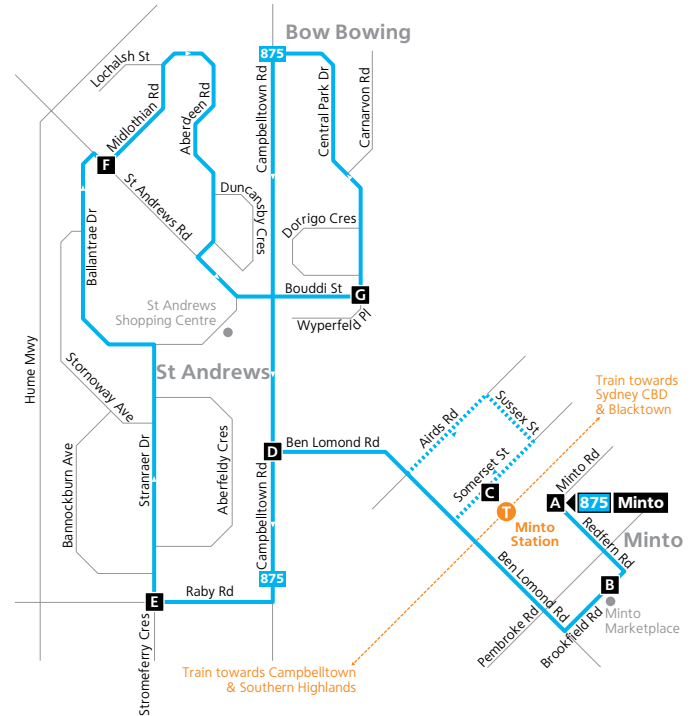

Explanation of definitions and symbols

- S Operates School days only.
- V Operates School Vacation only.
- ... Bus does not operate past this point.

Public Holidays

The Sunday timetable operates on all public holidays except Easter Saturday when the Saturday timetable operates.

Train Times

The train times shown in this booklet are effective from 8 February 2015. Subsequent changes to train times may occur during the currency of these bus timetables.

Timing Points

- **A** Minto Station East
- **B** Minto Marketplace
- **C** Minto Station West
- **D** Campbelltown Road & Ben Lomond Road
- **E** Raby Road & Stranraer Drive
- **F** St Andrews Road & Midlothian Road
- **G** Bouddi Street & Central Park Drive

Diagrammatic Map
Not to Scale

Legend

- Bus route
- Bus route number
- Timing point
- Train line/station