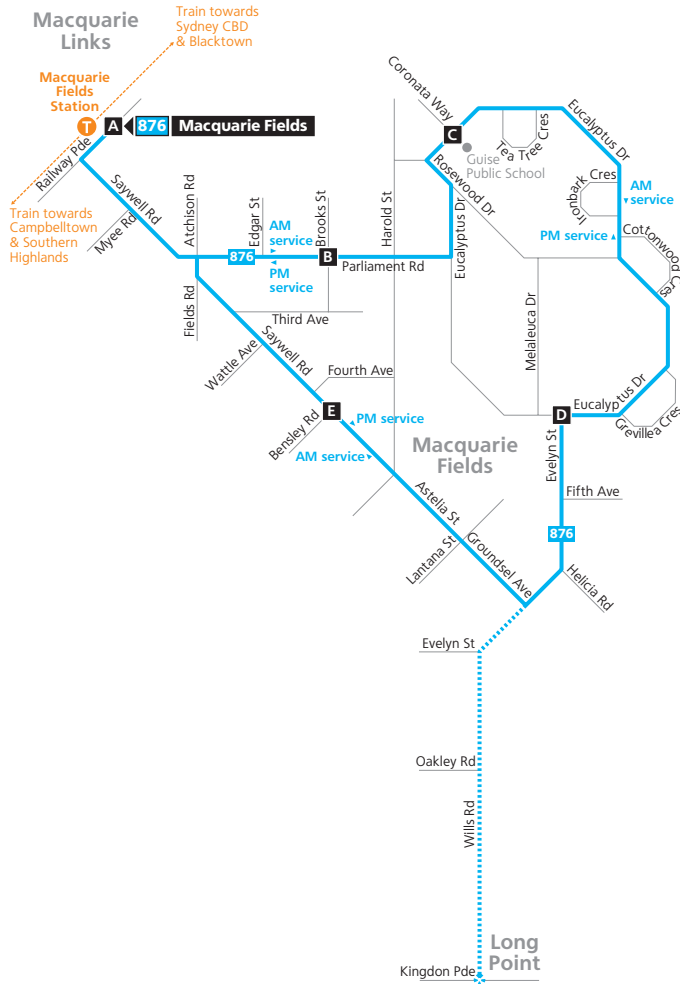

876

Macquarie Fields loop

Bus Timetable

via Eucalyptus Drive

Includes accessible services

Effective from 8 February 2015

Interline - v2

Legend

- Bus route
- 876 Bus route number
- A Timing point
- T Train line/station

Diagrammatic Map
Not to Scale

Need an Opal card?
opal.com.au

transportnsw.info
Call 131 500 TTY 1800 637 500

Monday to Friday - morning services							
map ref	Route Number	876	876	876	876	876	876
	Macquarie Fields train from City arrives	...	05:28	...	06:13	06:43	...
A	Macquarie Fields Station	...	05:34	05:59	06:21	07:00	...
B	Brooks Street & Parliament Road	05:09	05:37	06:02	L	07:03	L 07:33
C	Guise Primary School	05:11	05:39	06:04	06:37	07:05	07:17 07:35
D	Evelyn Street & Eucalyptus Drive	05:15	05:44	06:09	06:42	07:10	07:22 07:40
E	Saywell Road & Bensley Road	05:18	05:48	06:13	06:46	07:14	07:26 07:44
A	Macquarie Fields Station	05:23	05:53	06:18	06:51	07:20	07:32 07:50
	Macquarie Fields train to City departs	05:29	05:59	06:29	06:57	07:27	07:42 07:57

Monday to Friday - afternoon services							
map ref	Route Number	876	876	876	876	876	876
	Macquarie Fields train from City arrives	15:28	15:58	16:13	16:43	17:15	17:45 18:15
A	Macquarie Fields Station	15:45	16:08	16:20	16:50	17:25	17:50 18:20
E	Saywell Road & Bensley Road	15:49	16:12	16:24	16:54	17:29	17:54 18:24
D	Evelyn Street & Eucalyptus Drive	15:53	16:16	16:28	16:58	17:33	17:58 18:28
C	Guise Primary School	15:58	16:21	16:33	17:03	17:38	18:03 18:33
B	Brooks Street & Parliament Road	16:00	P	16:35	P	17:40	18:05 18:35
A	Macquarie Fields Station	16:03	...	16:38	...	17:43	18:08 ...
	Macquarie Fields train to City departs	16:14	...	16:44	...	17:59	18:14 ...

Explanation of definitions and symbols

- L** Bus departs Long Point at 06:29 and 07:11.
- P** Bus continues to Long Point.
- ... Bus does not operate past this point.

Saturday, Sunday & Public Holidays

No service on Saturday, Sunday & Public Holidays.