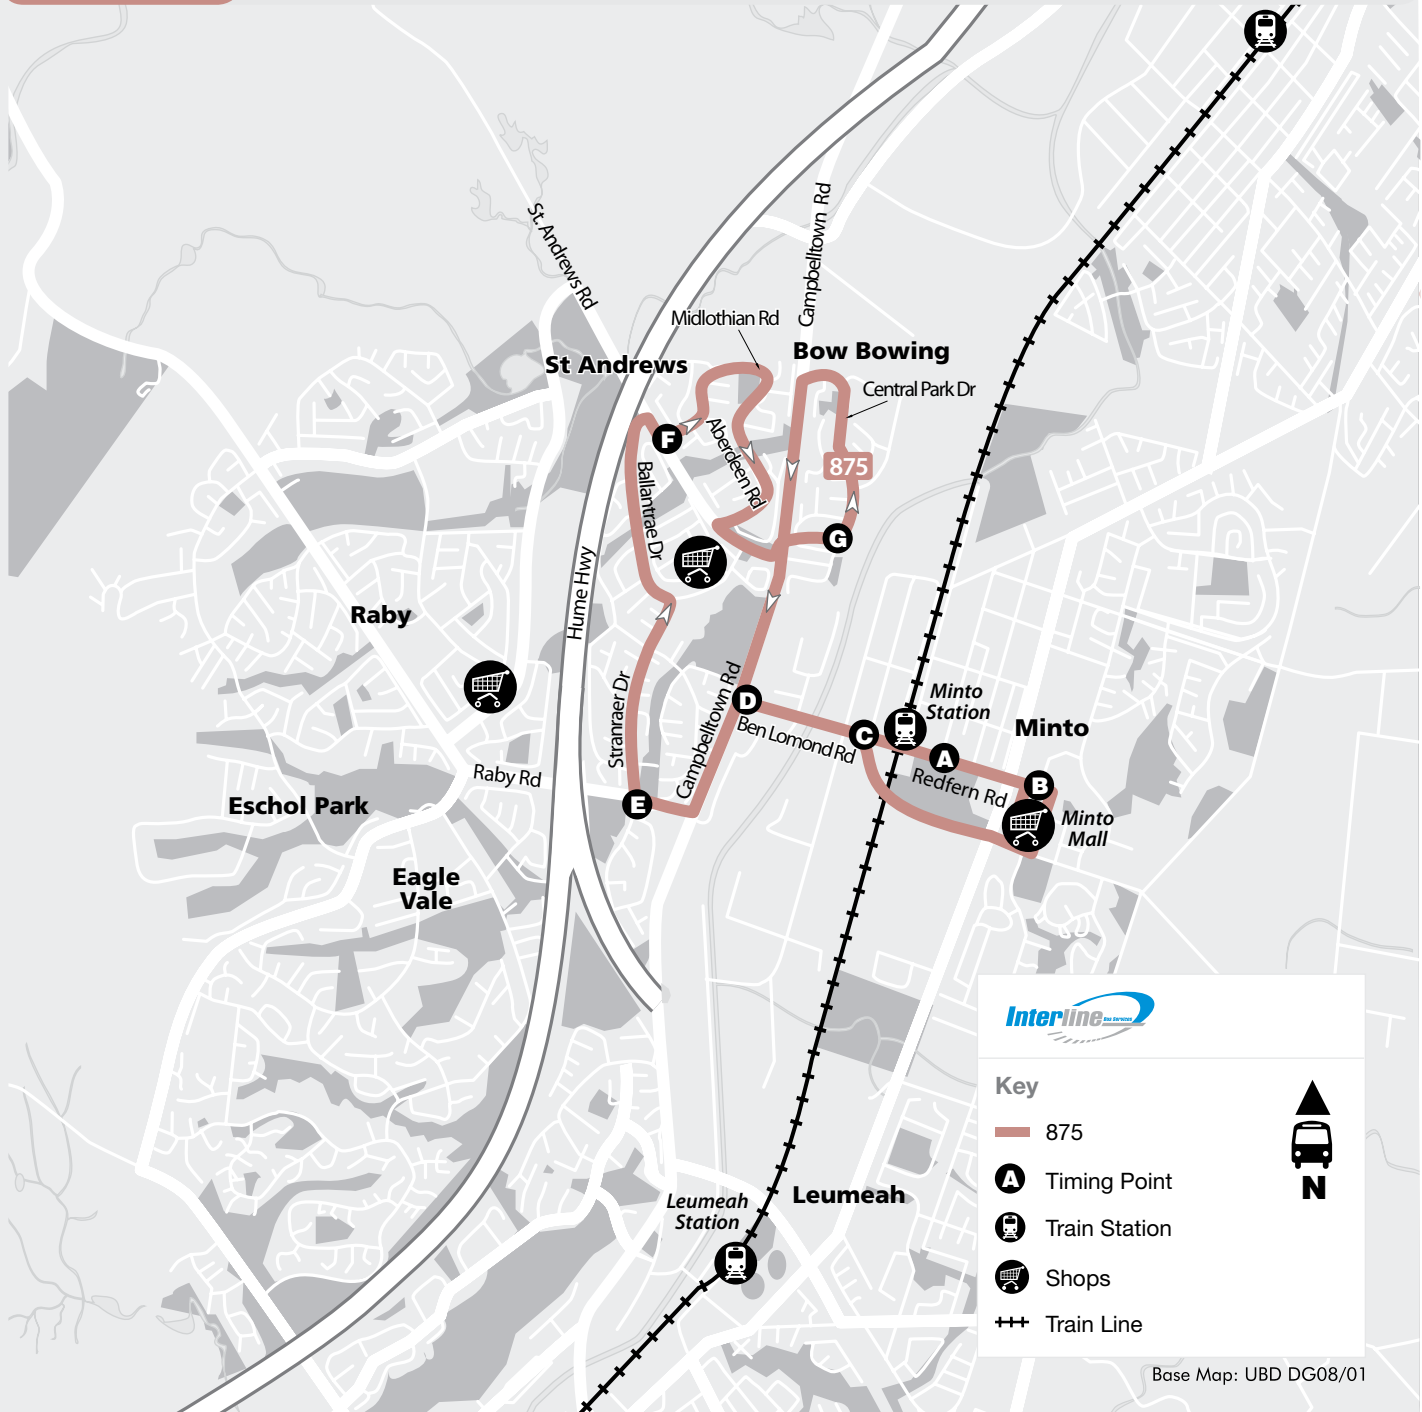

Interline Bus Services

Key

- 875
- Timing Point
- Train Station
- Shops
- Train Line