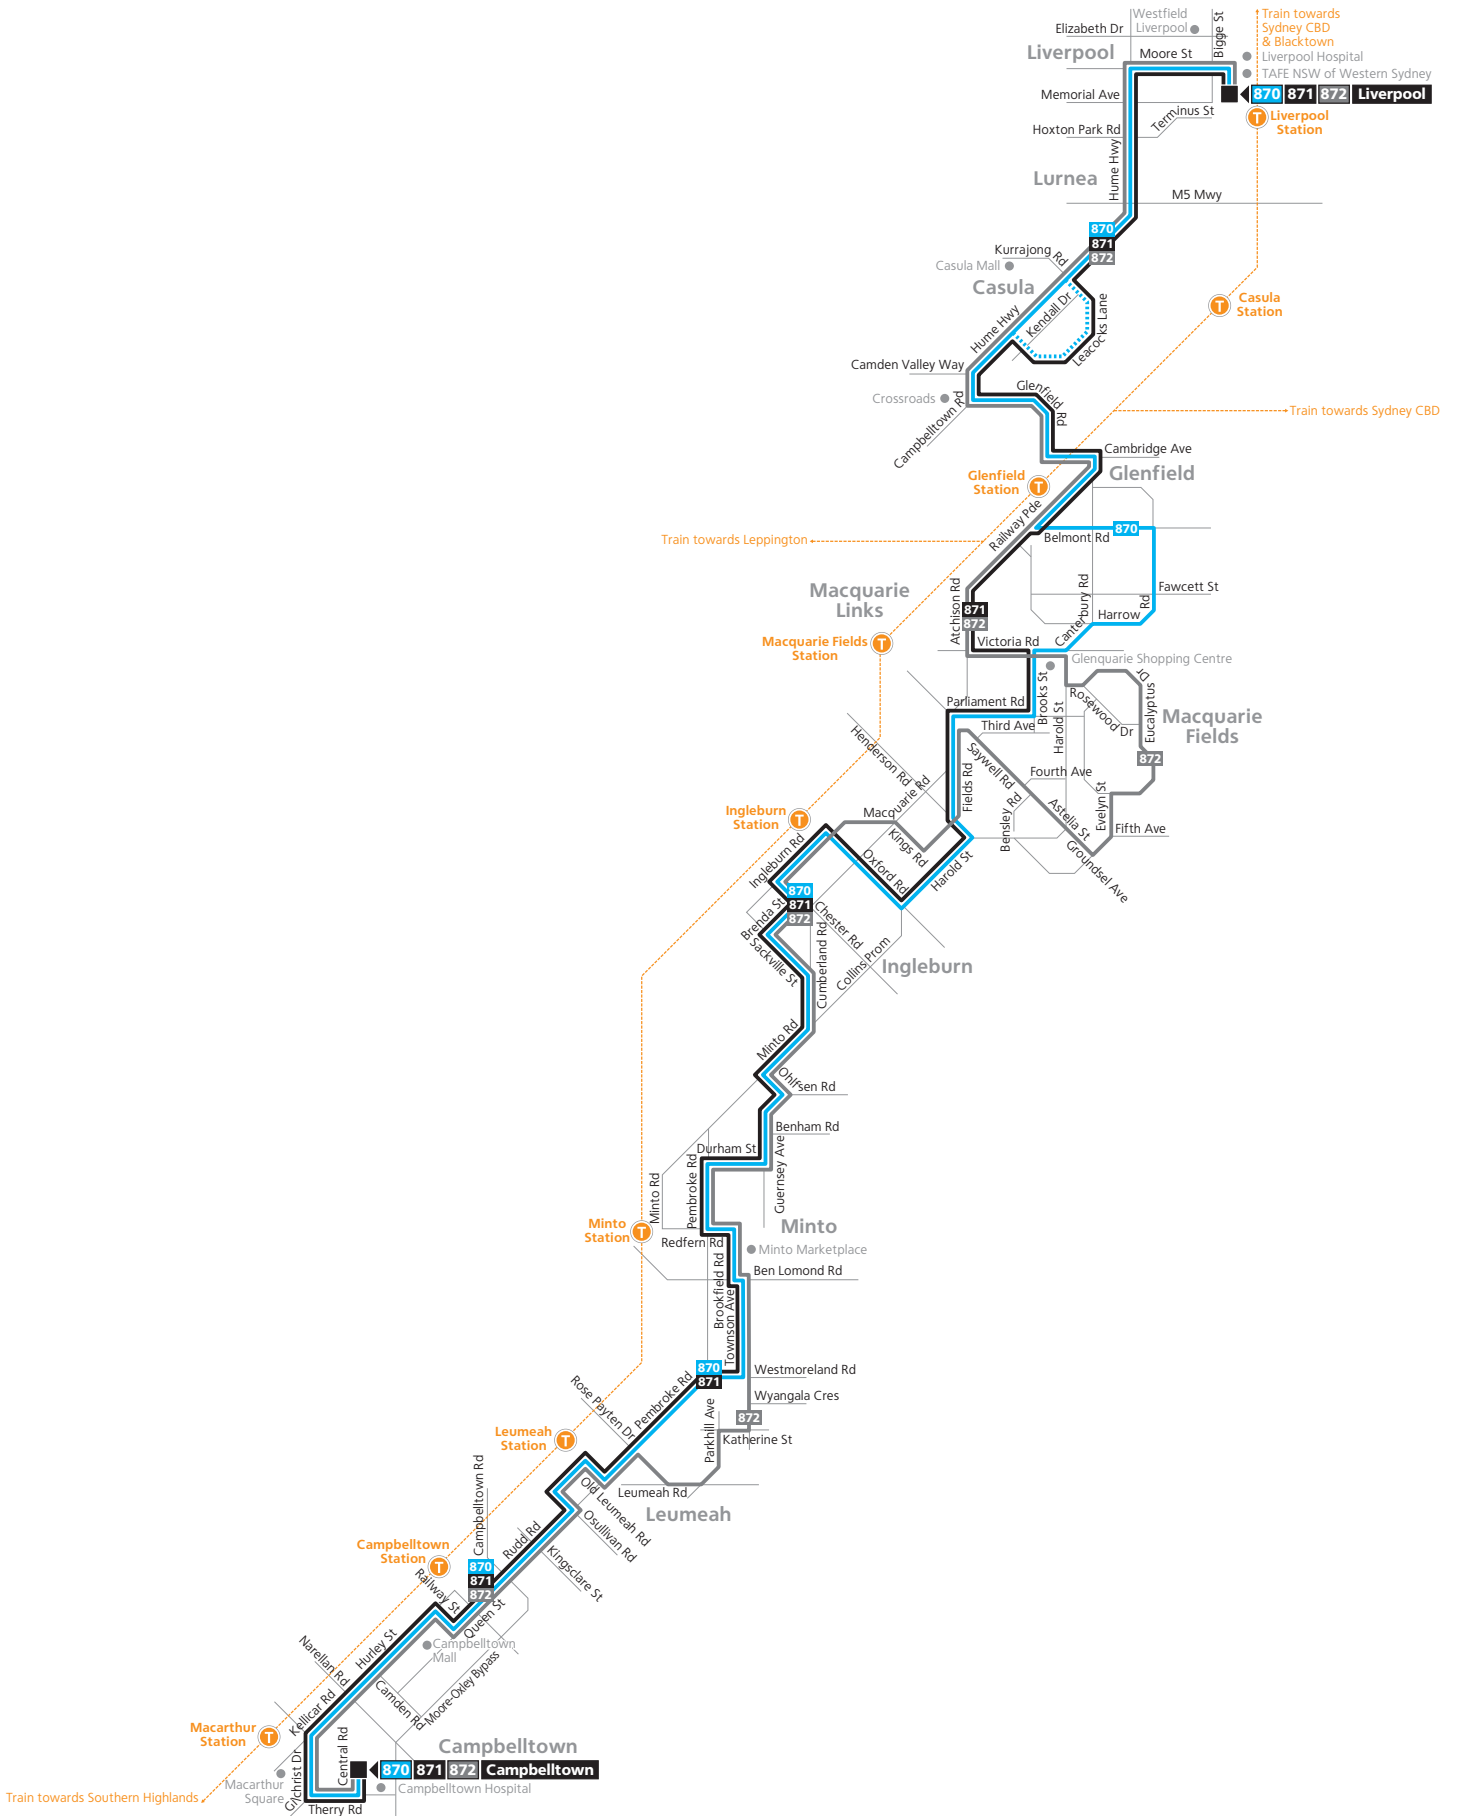

Routes 870, 871, 872

- Legend**
- Bus route
 - 870 Bus route number
 - T Bus route start/finish
 - T Train line/station
 - Diagrammatic Map Not to Scale