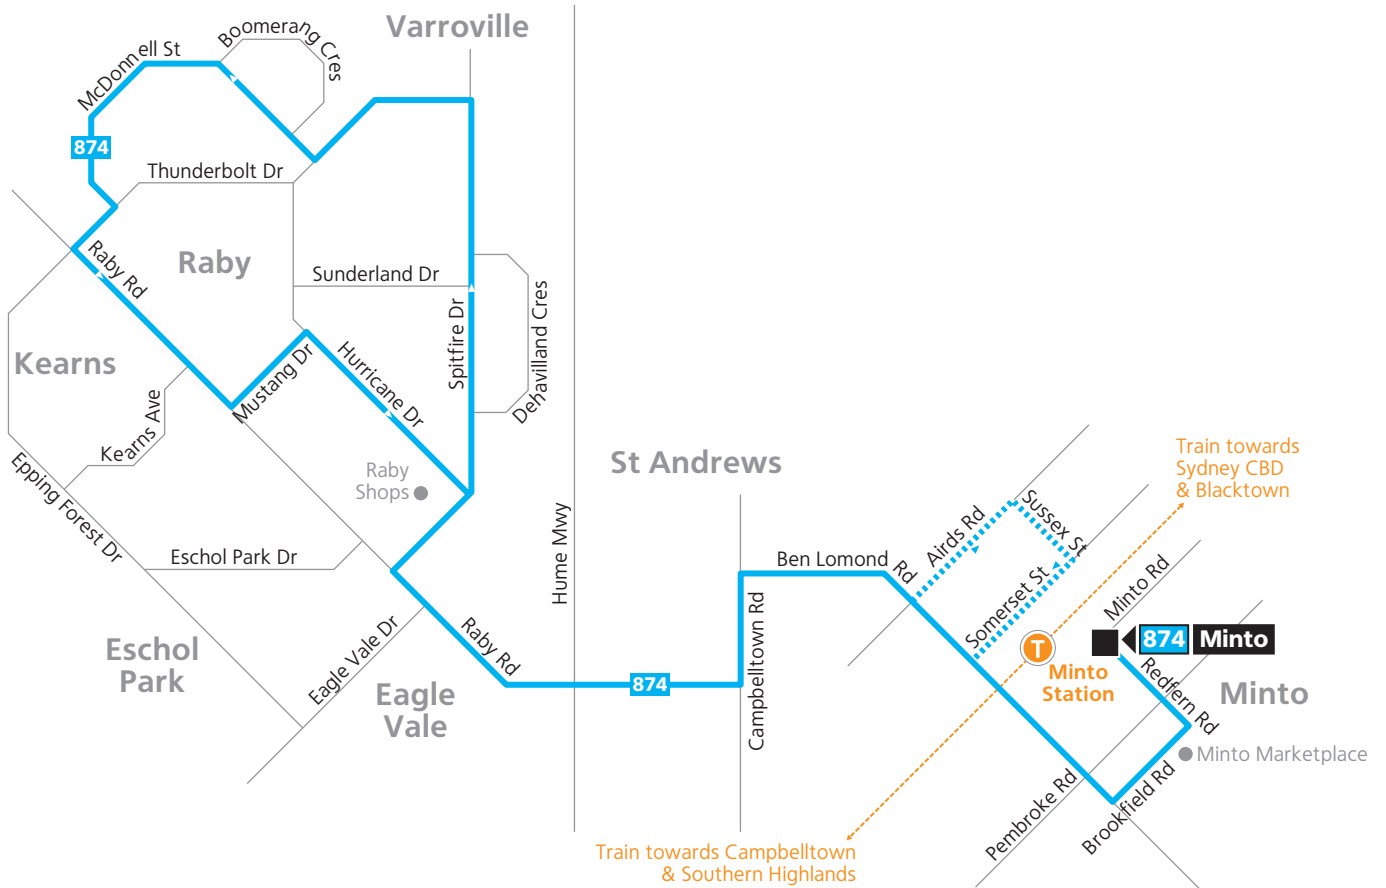

Route 874

Legend

- Bus route
- 874 Bus route number
- Bus route start/finish
- T— Train line/station

Diagrammatic Map
Not to Scale