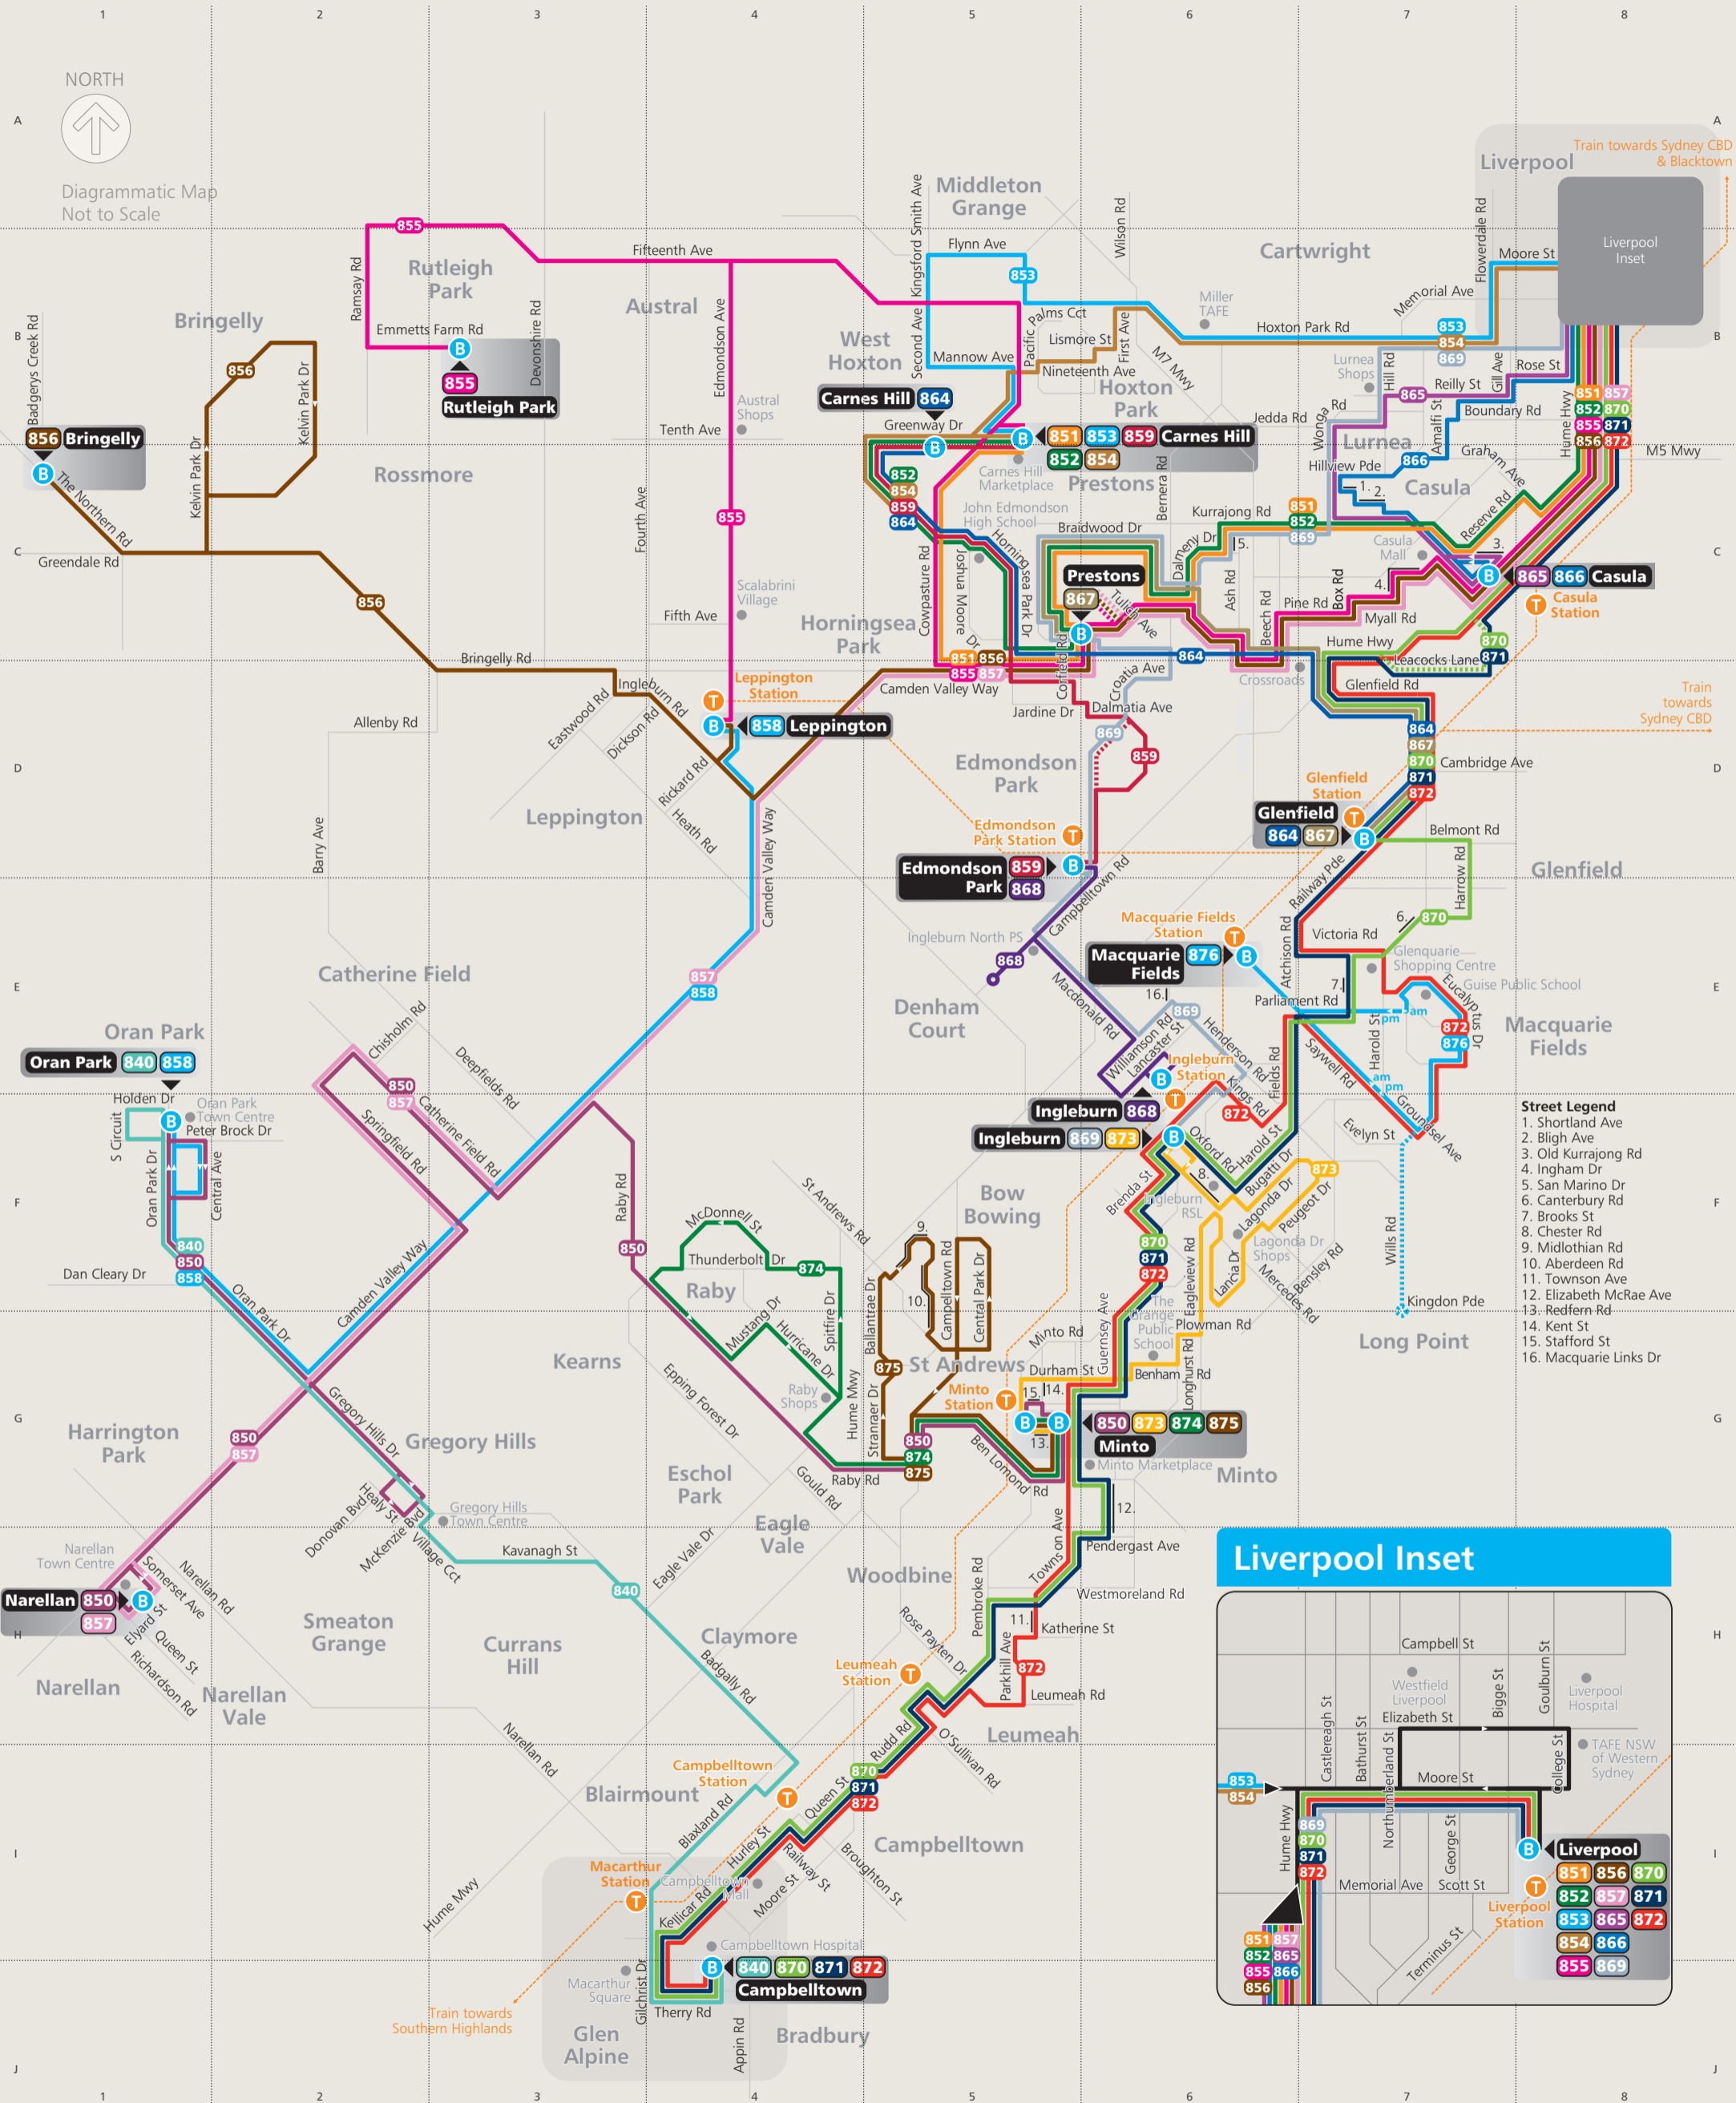

# Campbelltown, Liverpool, Bringelly and Oran Park bus network map

- Street Legend**
1. Shortland Ave
  2. Bligh Ave
  3. Old Kurrajong Rd
  4. Ingham Dr
  5. San Marino Dr
  6. Canterbury Rd
  7. Brooks St
  8. Chester Rd
  9. Midlothian Rd
  10. Aberdeen Rd
  11. Townson Ave
  12. Elizabeth McRae Ave
  13. Redfern Rd
  14. Kent St
  15. Stafford St
  16. Macquarie Links Dr

**Key**

- Bus route
- 853 Bus route number
- ..... Occasional journey
- B Bus terminus
- T--- Train line/station

**It's easy to plan your trip**

**On the web**  
transportnsw.info

**Questions and feedback**  
Phone 131 500  
TTY 1800 637 500