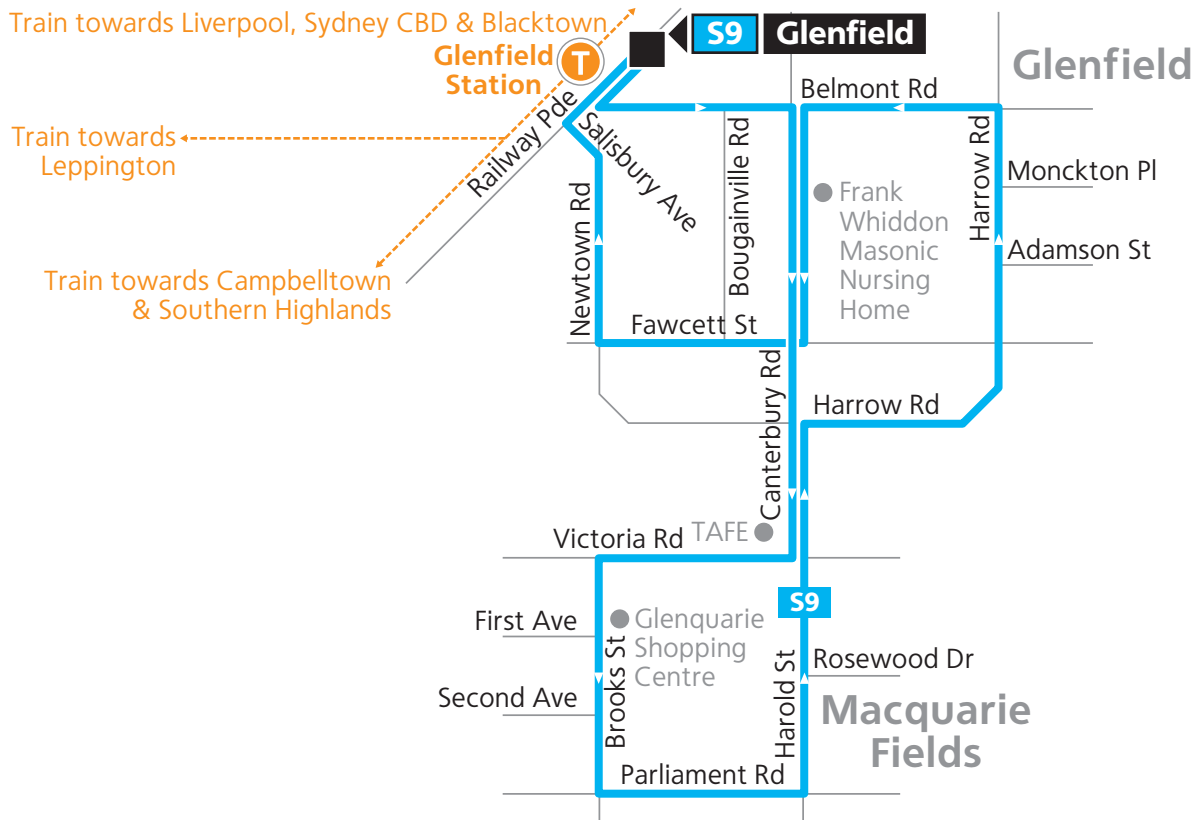

Route S9

Legend

- Bus route
- Bus route start/finish
- Bus route number
- Train line/station

Diagrammatic Map
Not to Scale

Route S9

Picks up and sets down only at Glenfield Station (Railway Pde), Frank Whiddon Masonic Nursing Home (Canterbury Rd), Glenquarie Shopping Centre (Brooks St), Frank Whiddon Masonic Nursing Home (Canterbury Rd) and Glenfield Station (Railway Pde).