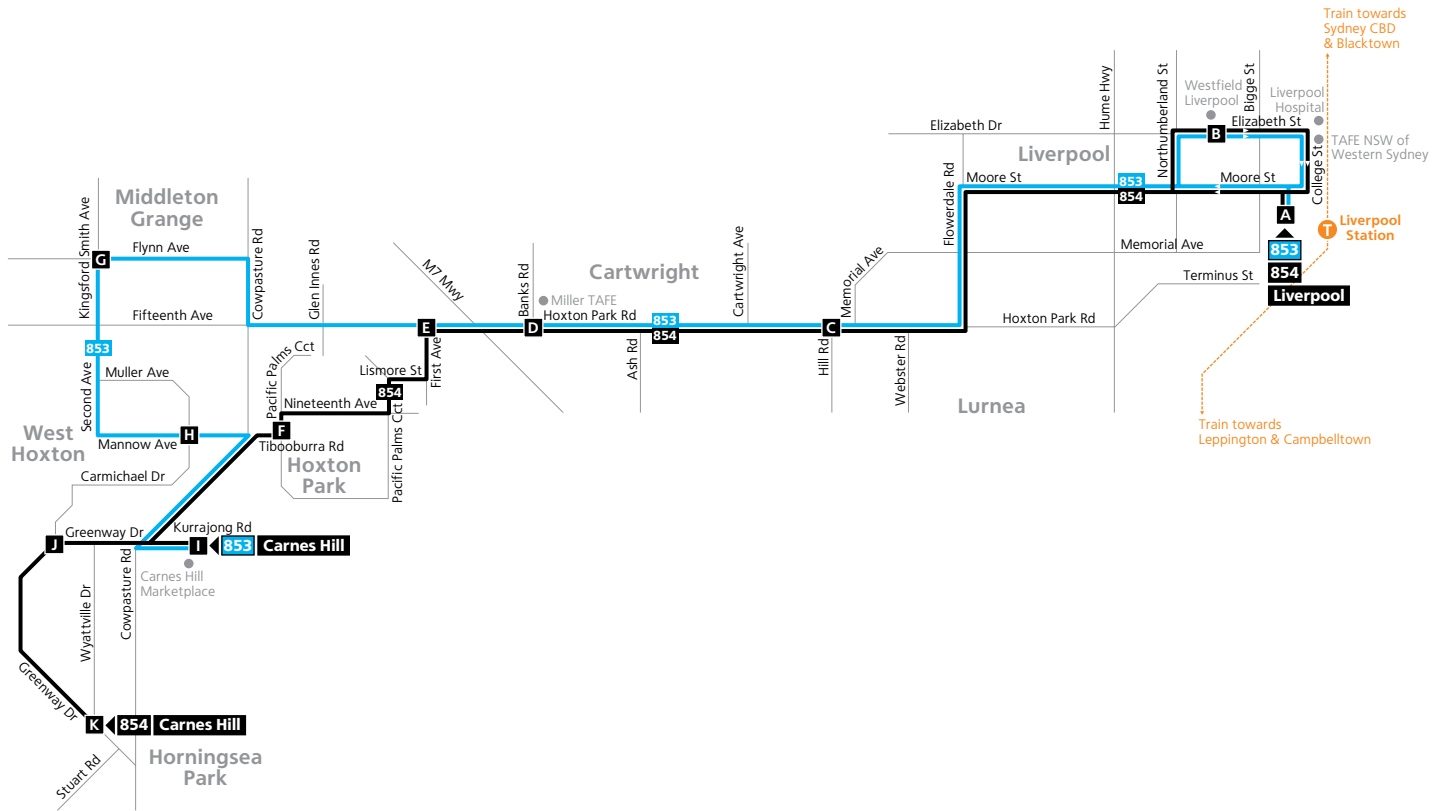

Legend

- Bus route
- Timing point
- Bus route number
- Train line/station

Diagrammatic Map
Not to Scale