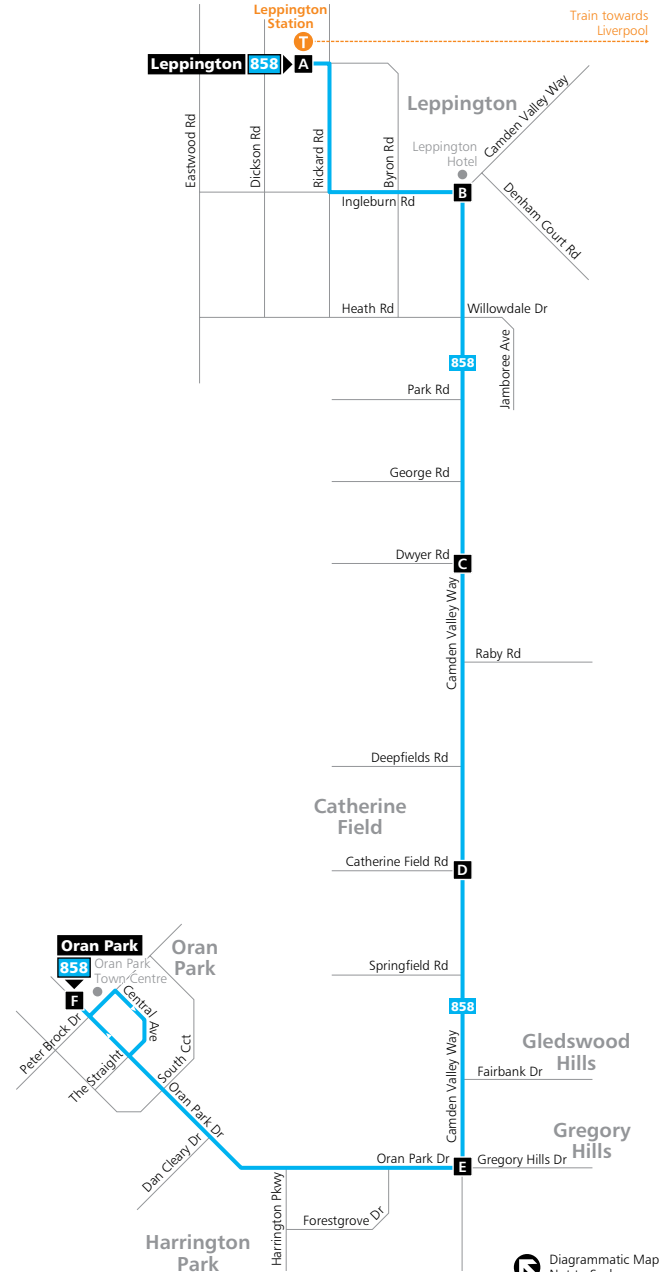

Public Holidays

The Sunday timetable operates on all public holidays except Easter Saturday when the Saturday timetable operates.

Timing Points

- **A** Leppington Station
- **B** Leppington Hotel Ingleburn Road
- **C** Camden Valley Way & Dwyer Road
- **D** Camden Valley Way & Catherine Field Road
- **E** Camden Valley Way & Oran Park Drive
- **F** Oran Park Town Centre

Legend

- Bus route
- 858 Bus route number
- **A** Timing point
- **T** Train line/station

Diagrammatic Map
Not to Scale