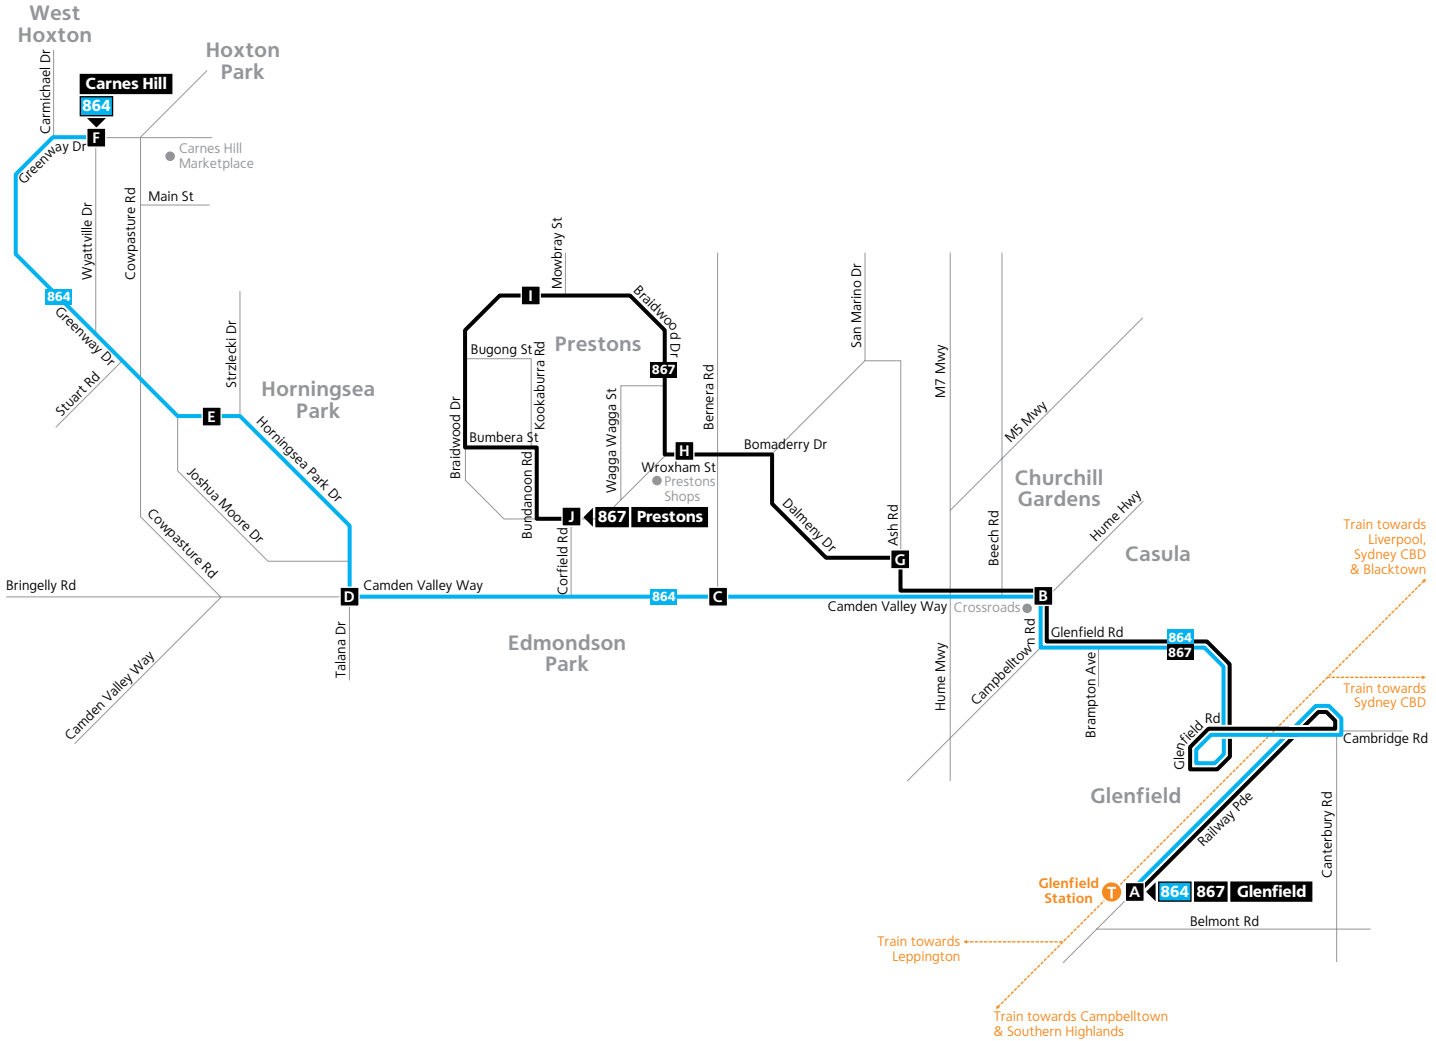

Train towards Sydney CBD

Train towards Leppington

Train towards Campbelltown & Southern Highlands

1. **Legend**
2. Bus route
   - Bus route number
   - Timing point
   - Train line/station

Diagrammatic Map Not to Scale