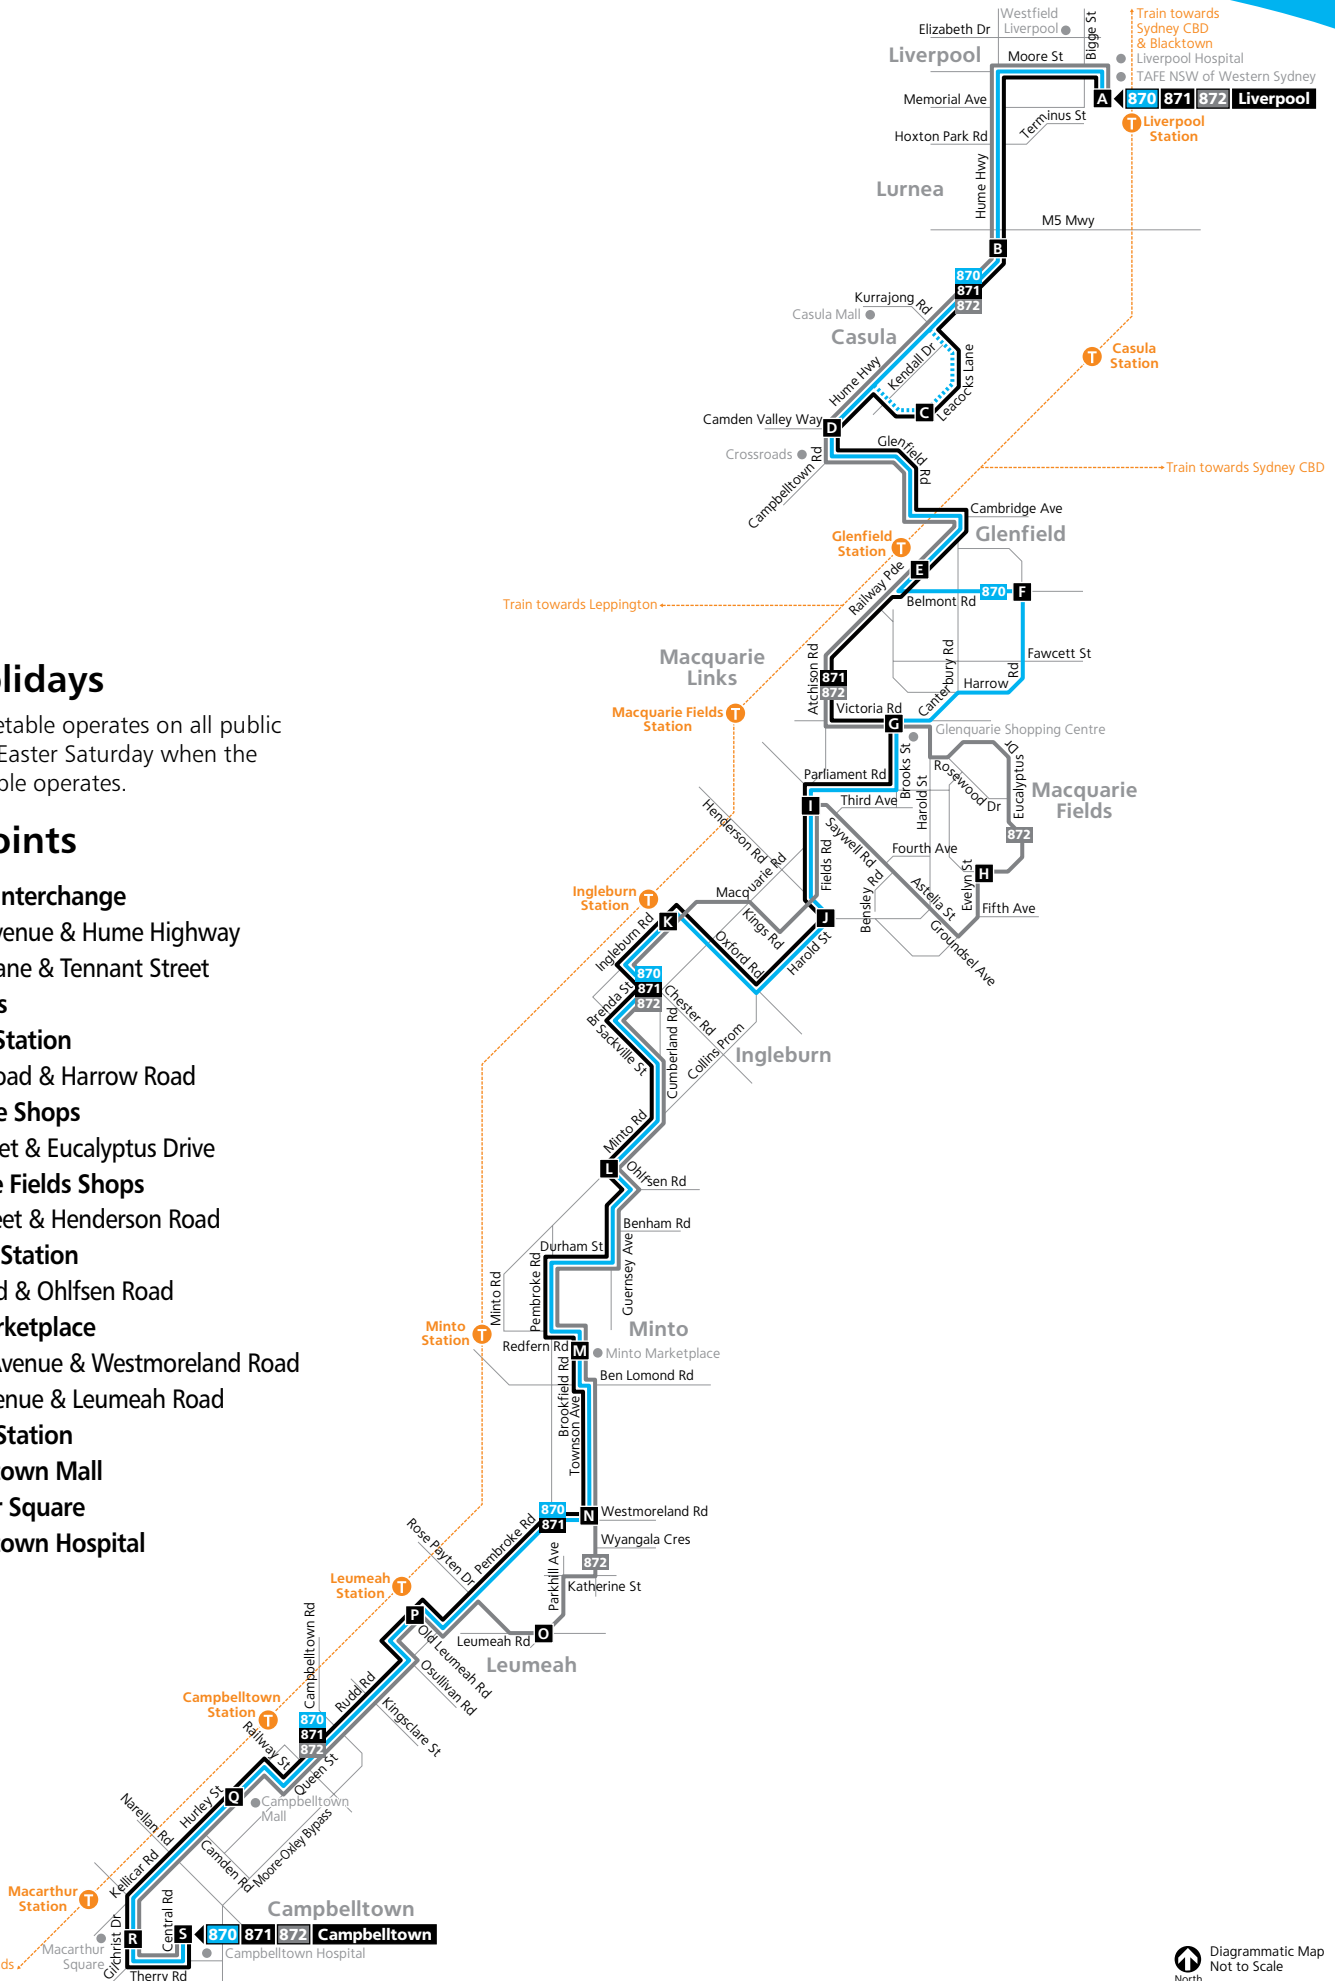

Public Holidays

The Sunday timetable operates on all public holidays except Easter Saturday when the Saturday timetable operates.

Timing Points

- **A** Liverpool Interchange
- **B** Graham Avenue & Hume Highway
- **C** Leacocks Lane & Tennant Street
- **D** Crossroads
- **E** Glenfield Station
- **F** Belmont Road & Harrow Road
- **G** Glenquarie Shops
- **H** Evelyn Street & Eucalyptus Drive
- **I** Macquarie Fields Shops
- **J** Harold Street & Henderson Road
- **K** Ingleburn Station
- **L** Minto Road & Ohlfsen Road
- **M** Minto Marketplace
- **N** Townson Avenue & Westmoreland Road
- **O** Parkhill Avenue & Leumeah Road
- **P** Leumeah Station
- **Q** Campbelltown Mall
- **R** Macarthur Square
- **S** Campbelltown Hospital

1. **Legend**
2. Bus route
   - 870 Bus route number
   - **A** Timing point
   - **T** Train line/station

Diagrammatic Map
Not to Scale
North