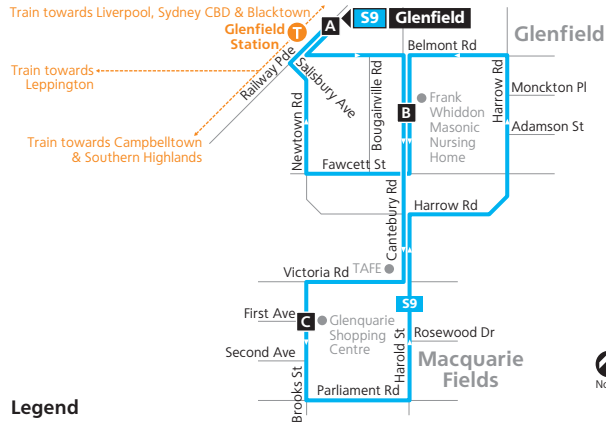

# Glenfield loop

Loop service

Monday to Friday					
map ref	Route Number	S9	S9	S9	
<b>A</b>	Glenfield Station	...	11:15	13:45	14:08
<b>B</b>	Frank Whiddon	09:10	11:20	13:50	14:13
<b>C</b>	Glenquarie Shops Brooks St	09:15	11:25	13:55	...
<b>B</b>	Frank Whiddon	09:20	11:30	14:00	...
<b>A</b>	Glenfield Station	09:25	11:35	14:05	...

## Explanation of definitions and symbols

... Bus does not operate past this point.

No service on Weekends & Public Holidays

Bus route map

S9

### Legend

- Bus route
- Bus route number
- Timing point
- Train line/station

Diagrammatic Map  
Not to Scale