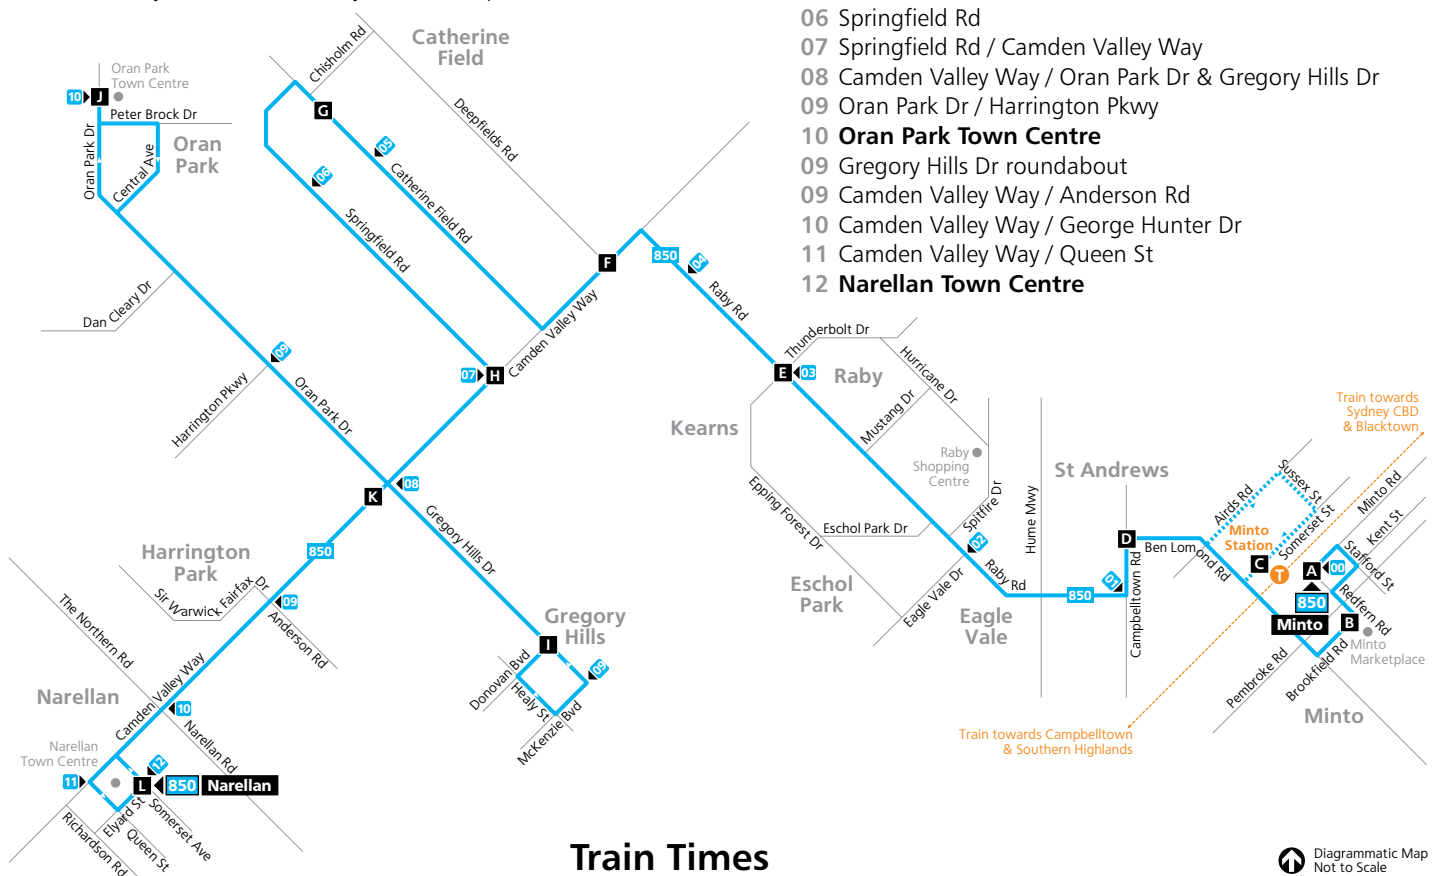

Explanation of definitions and symbols

- **M** Bus operates firstly via Minto Marketplace then to Oran Park.
- **N** Bus operates to and from Oran Park before arriving at Gregory Hills.
- **Q** Bus operates on request only. Please request when boarding bus.
- ... Bus does not operate past this point.

Public Holidays

The Sunday timetable operates on all public holidays except Easter Saturday when the Saturday timetable operates.

Fare Sections

Bus routes are broken into sections, so you only pay for the distance you travel. MyBus tickets are based on these sections.

Route 850

Section Point Number
Location:

- **00** Minto Station / Minto Marketplace
- **01** Campbelltown Rd / Raby Rd
- **02** Raby Rd / Eagle Vale Dr
- **03** Raby Rd / Thunderbolt Dr
- **04** Raby Rd / Lakeside Entrance
- **05** Catherine Field Rd
- **06** Springfield Rd
- **07** Springfield Rd / Camden Valley Way
- **08** Camden Valley Way / Oran Park Dr & Gregory Hills Dr
- **09** Oran Park Dr / Harrington Pkwy
- **10** Oran Park Town Centre
- **09** Gregory Hills Dr roundabout
- **09** Camden Valley Way / Anderson Rd
- **10** Camden Valley Way / George Hunter Dr
- **11** Camden Valley Way / Queen St
- **12** Narellan Town Centre

Legend

- Bus route
- Bus route number
- Timing point
- Section point
- Train line/station

Train Times

The train times shown in this booklet are effective from 8 February 2015. Subsequent changes to train times may occur during the currency of these bus timetables.

Diagrammatic Map
North
Not to Scale