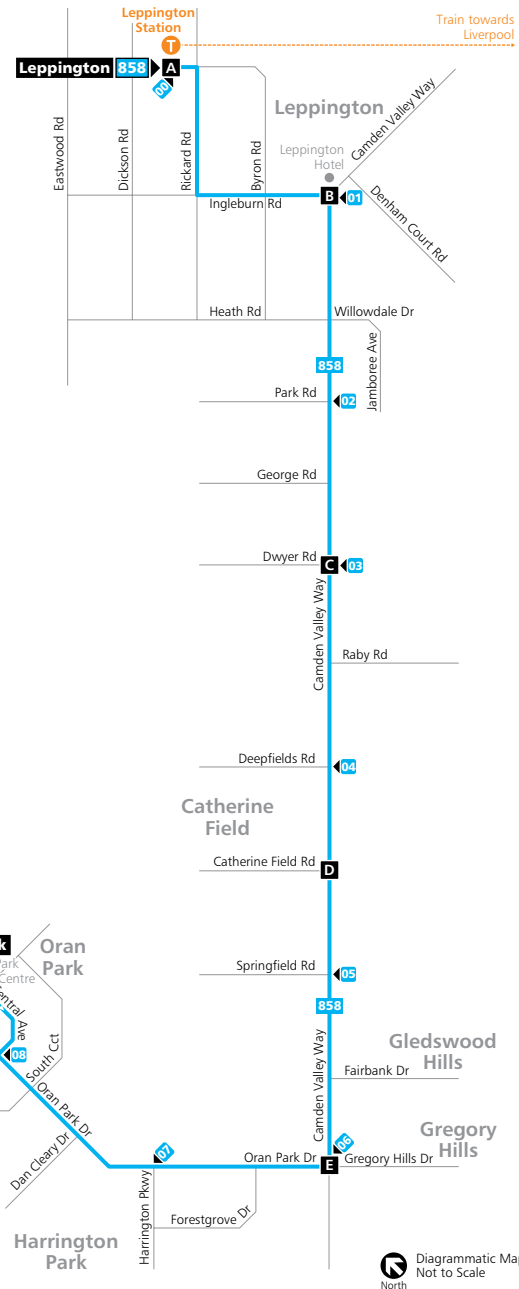

Public Holidays

The Sunday timetable operates on all public holidays except Easter Saturday when the Saturday timetable operates.

Fare Sections

Bus routes are broken into sections, so you only pay for the distance you travel. MyBus tickets are based on these sections.

For information on tickets and fares, visit transportnsw.info or call **131 500**.

Section Points for services shown in this timetable are located at:

Route 858

Section Point Number

Location:

- 00 Leppington Station
- 01 Leppington Hotel
- 02 Camden Valley Way / Park Rd
- 03 Camden Valley Way / Dwyer Rd
- 04 Camden Valley Way / Deepfields Rd
- 05 Camden Valley Way / Springfield Rd
- 06 Camden Valley Way / Oran Park Dr
- 07 Oran Park Dr / Harrington Parkway
- 08 Oran Park Dr / Central Ave
- 09 **Oran Park Town Centre**

Timing Points

- **A** Leppington Station
- **B** Leppington Hotel Ingleburn Road
- **C** Camden Valley Way & Dwyer Road
- **D** Camden Valley Way & Catherine Field Road
- **E** Camden Valley Way & Oran Park Drive
- **F** Oran Park Town Centre

Legend

- Bus route
- 858 Bus route number
- **A** Timing point
- **04** Section point
- - - Train line/station

North
Diagrammatic Map
Not to Scale