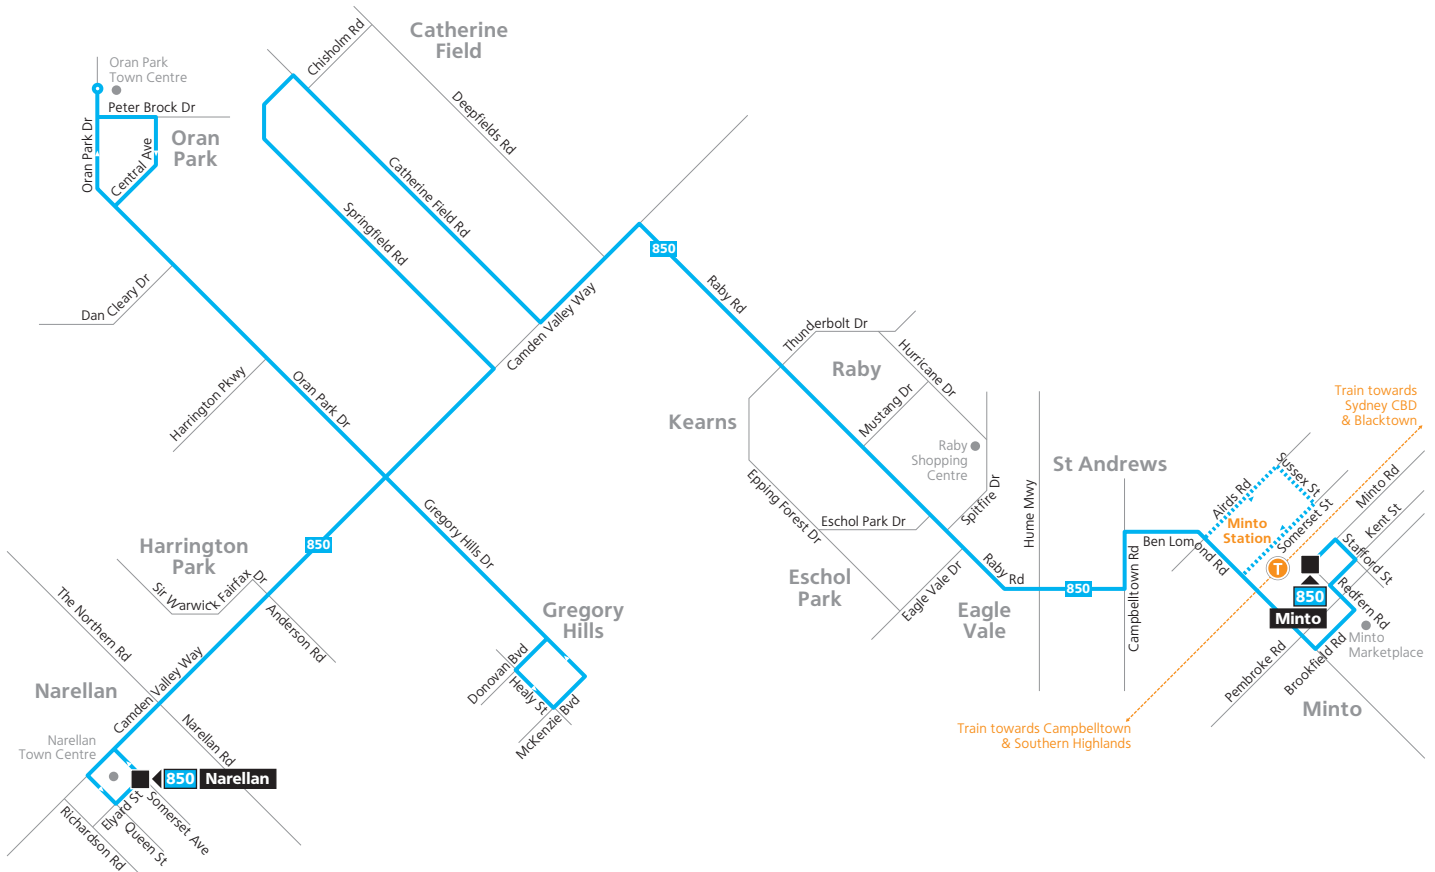

Route 850

Legend

- Bus route
- 850 Bus route number
- Narellan Bus route start/finish
- Train line/station

Diagrammatic Map
Not to Scale