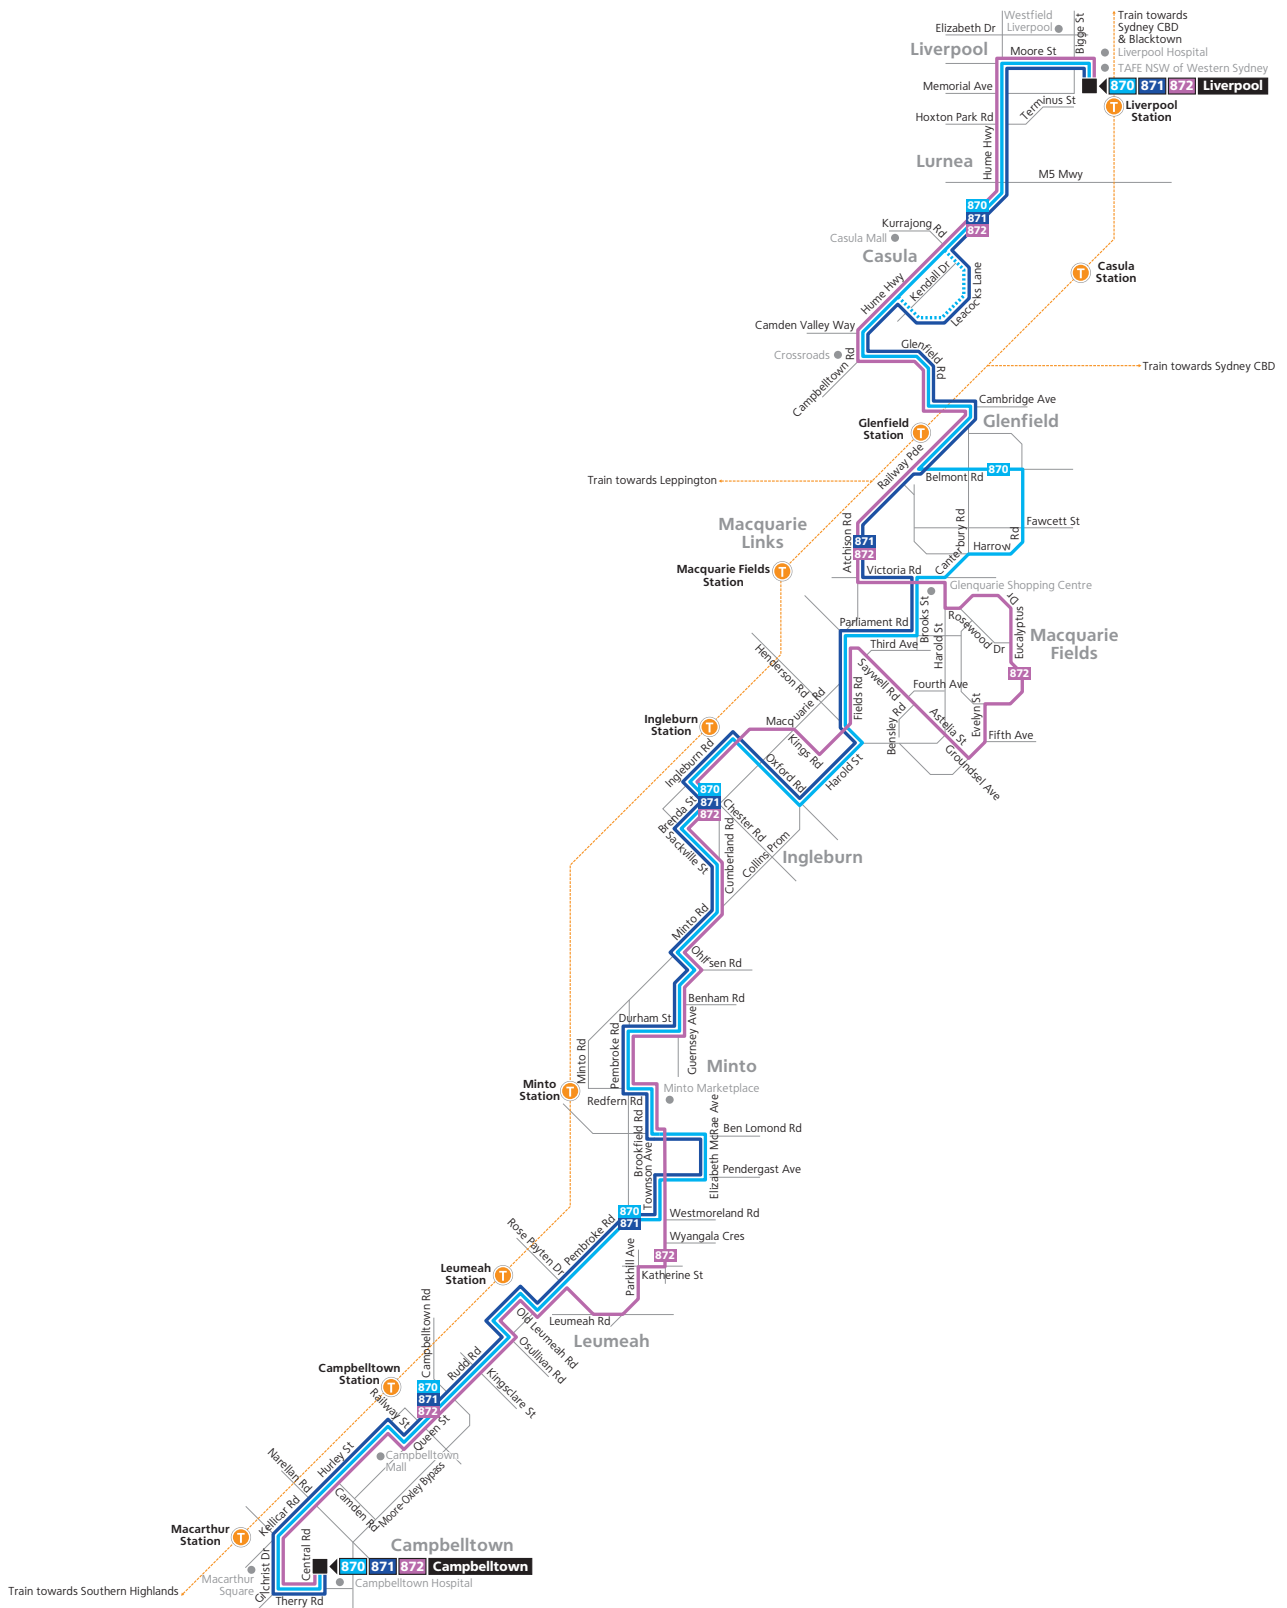

Routes 870, 871, 872

- Legend**
- Bus route
 - 000 Bus route number
 - Bus route start/finish
 - T Train line/station

Diagrammatic Map
Not to Scale
North

transportnsw.info