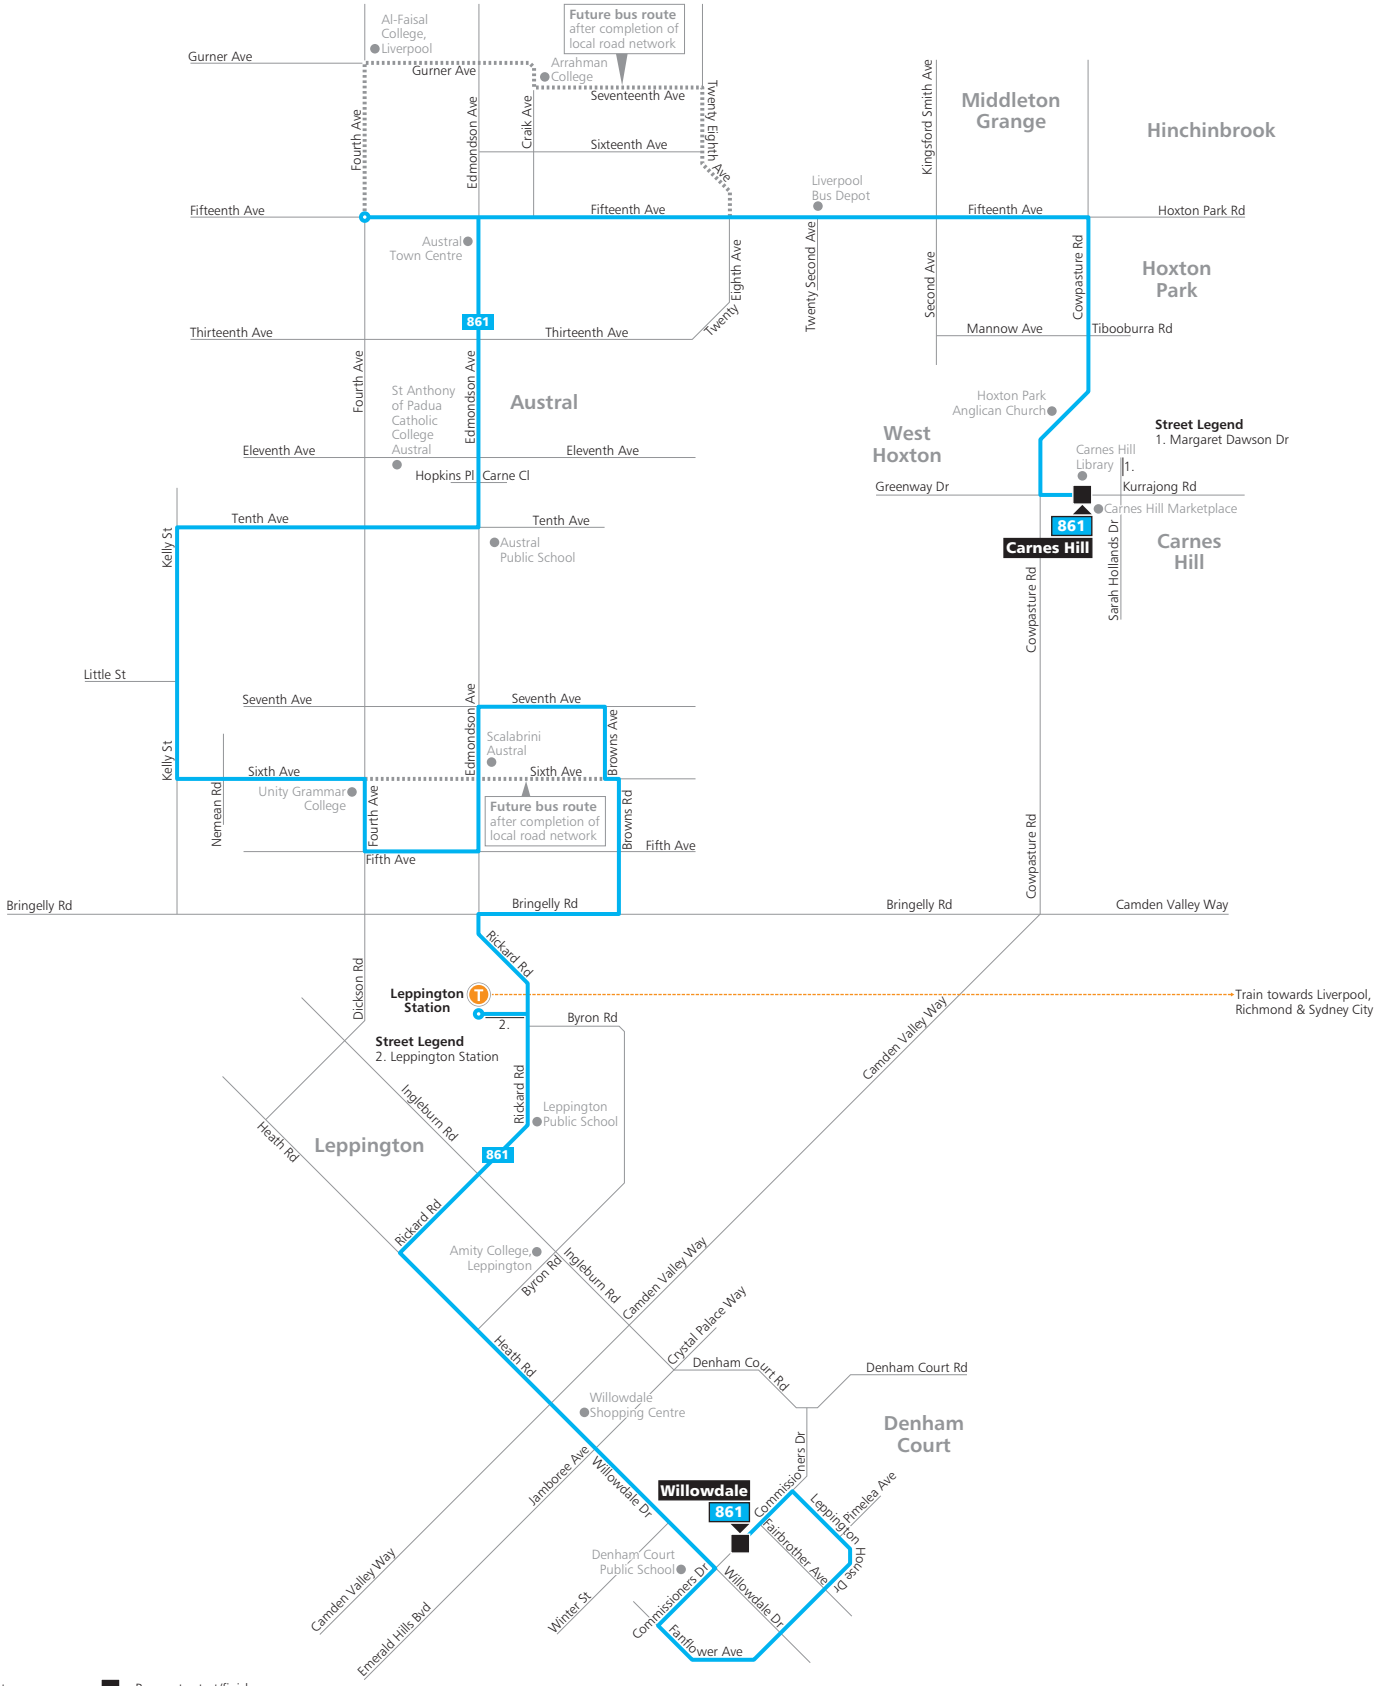

Route 861

- Legend**
- Bus route
 - 861 Bus route number
 - T Train line/station
 - Bus route start/finish

Diagrammatic Map
Not to Scale